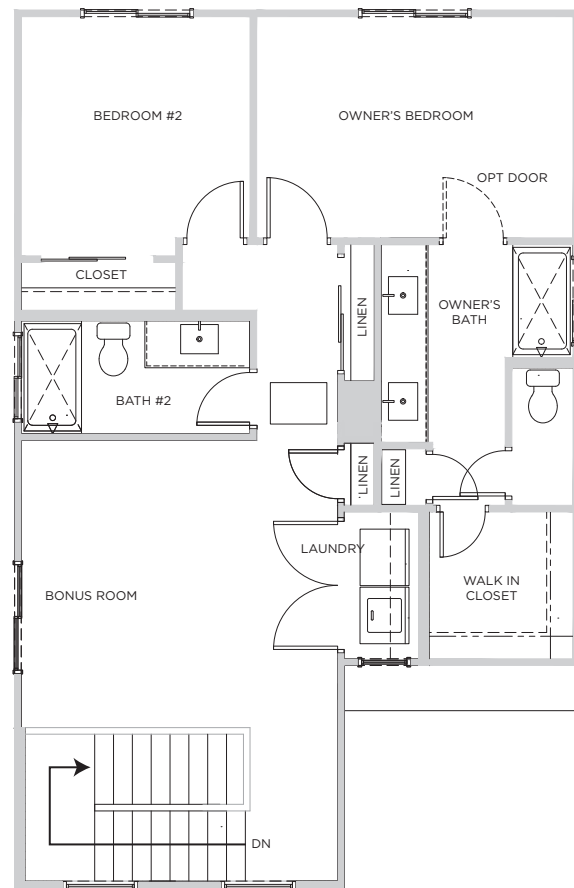

Plan 1468

3 BEDS | 2.5 BATHS | 1,468 SQ FT

FIRST FLOOR

YOUR STORY STARTS HERE

SBHLV.COM

StoryBook
HOMES

Plan 1468

3 BEDS | 2.5 BATHS | 1,468 SQ FT

SECOND FLOOR: STANDARD

SECOND FLOOR OPTIONAL BONUS ROOM

YOUR STORY STARTS HERE

SBHLV.COM

StoryBook
HOMES