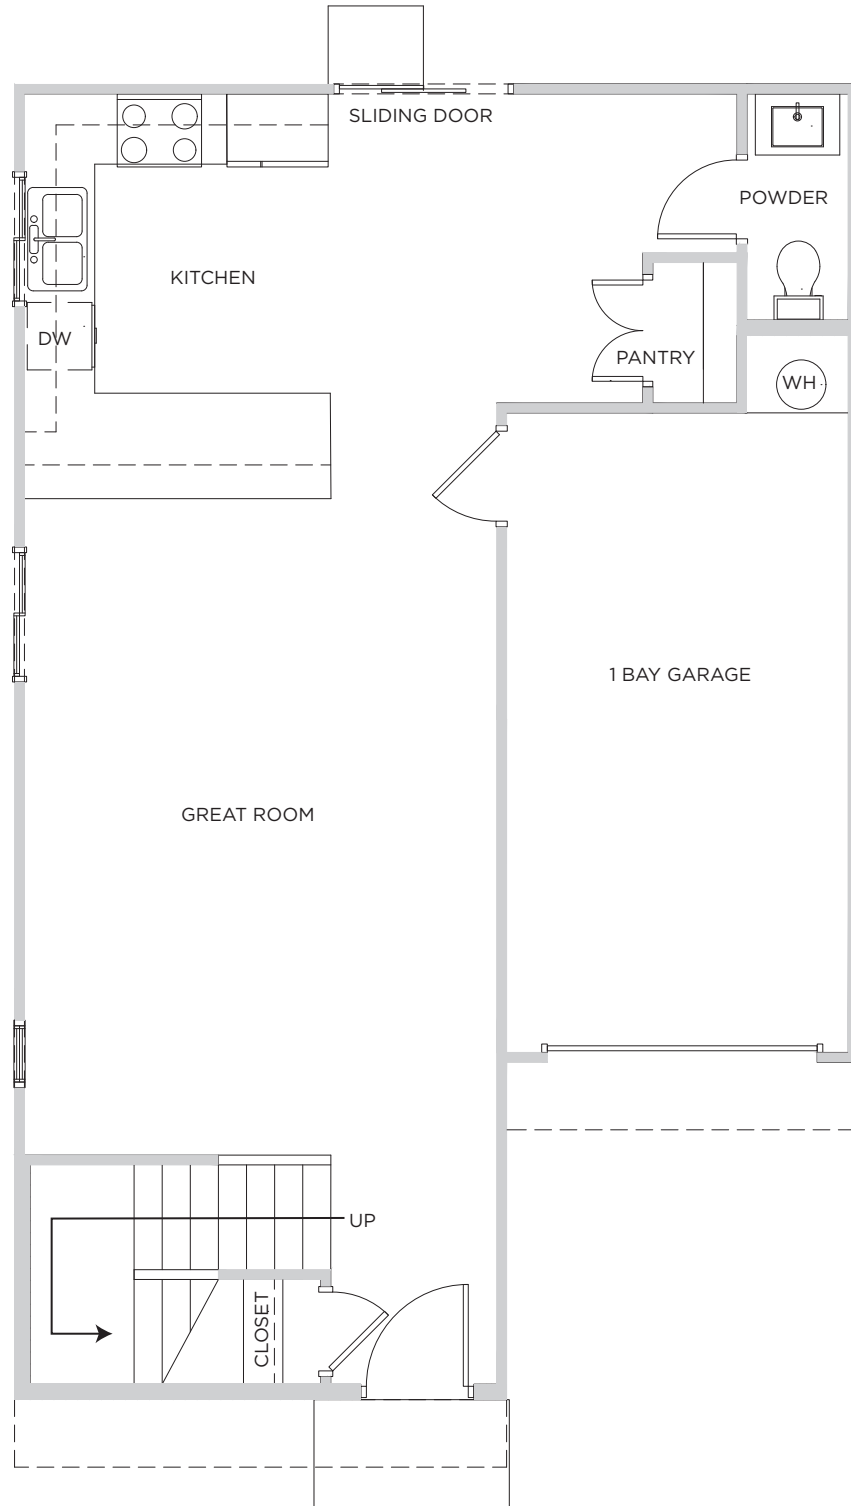

Plan 1468

3 BEDS | 2.5 BATHS | 1,468 SQ FT

FIRST FLOOR

YOUR STORY STARTS HERE

SBHLV.COM

StoryBook
HOMES

Plan 1468

3 BEDS | 2.5 BATHS | 1,468 SQ FT

SECOND FLOOR: STANDARD

SECOND FLOOR OPTIONAL BONUS ROOM

YOUR STORY STARTS HERE

SBHLV.COM

StoryBook
HOMES