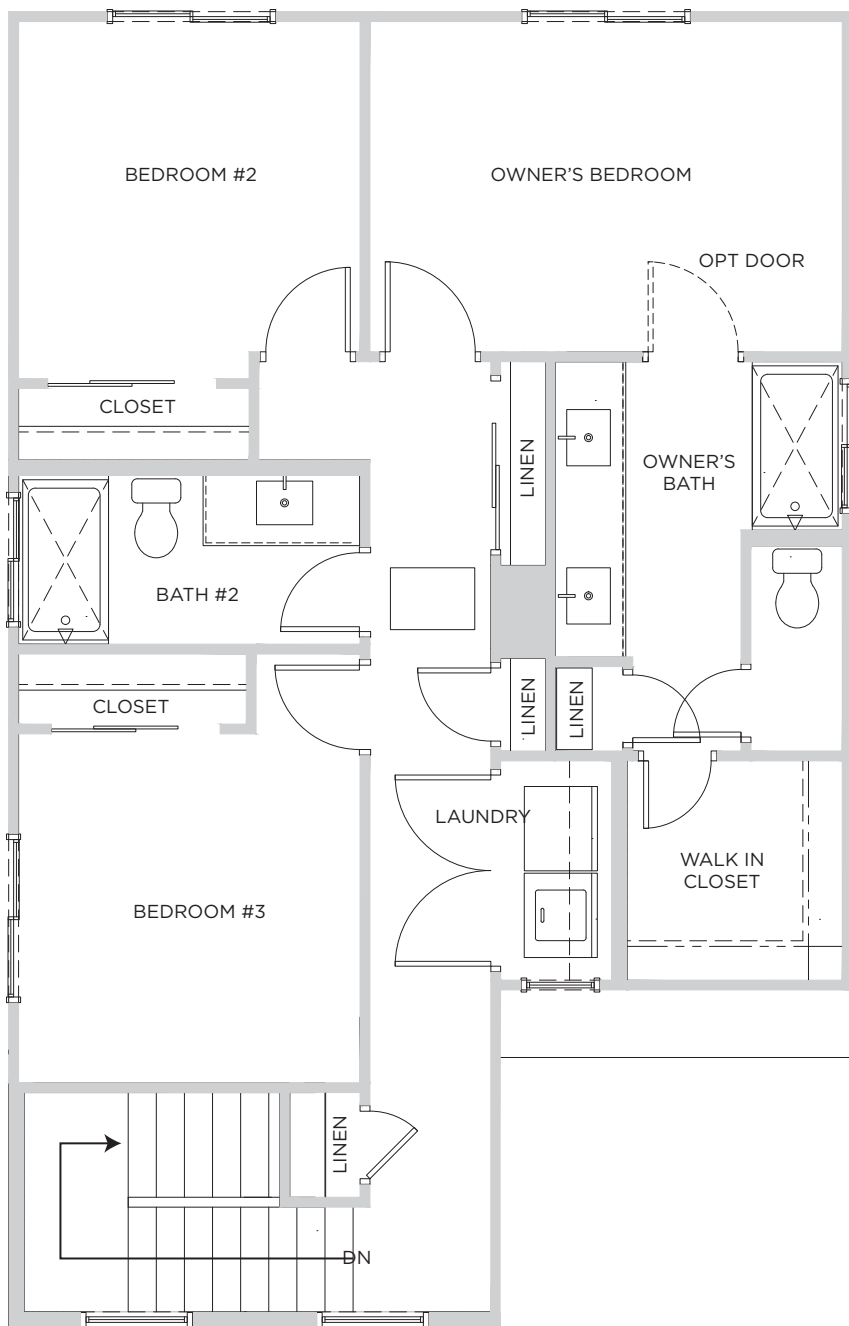

Plan 1468

3 BEDS | 2.5 BATHS | 1,468 SQ FT

FIRST FLOOR

YOUR STORY STARTS HERE

SBHLV.COM

StoryBook
HOMES

Plan 1468

3 BEDS | 2.5 BATHS | 1,468 SQ FT

SECOND FLOOR: STANDARD

SECOND FLOOR OPTIONAL BONUS ROOM

YOUR STORY STARTS HERE

SBHLV.COM

StoryBook
HOMES