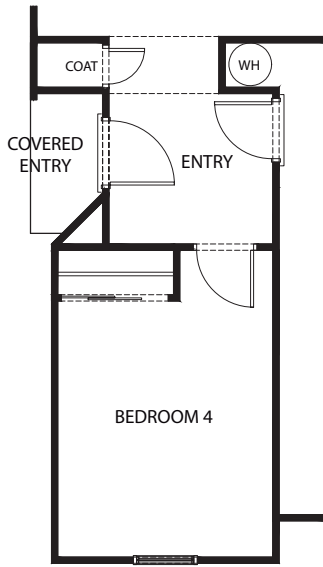

MELODY AT CADENCE

ALLEGRO

Approx. 1,523 Sq. Ft. | 1 Story | 3-4 Bedrooms | 2 Baths | 2-Bay Garage

OPTIONAL COVERED PATIO

BEDROOM 4 ILO DEN

PRELIMINARY

SBHLV.COM · SALES@SBHLV.COM · 702-216-0007

Plans, products, prices, maps and designs may change without notice. Floor Plans and Elevations may vary substantially from those shown.

MELODY AT CADENCE

ALLEGRO

Approx. 1,523 Sq. Ft. | 1 Story | 3-4 Bedrooms | 2 Baths | 2-Bay Garage

PRELIMINARY

SBHLV.COM · SALES@SBHLV.COM · 702-216-0007

Plans, products, prices, maps and designs may change without notice. Floor Plans and Elevations may vary substantially from those shown.