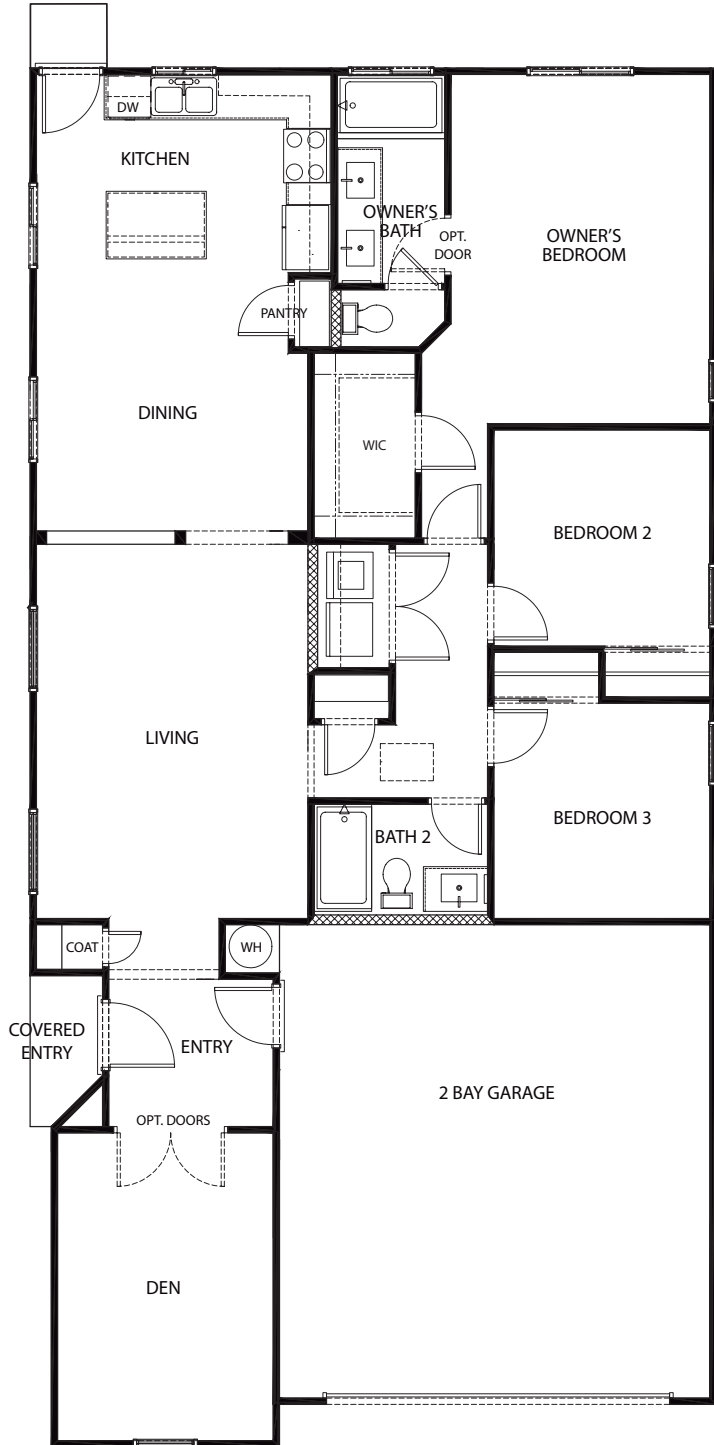

MELODY AT CADENCE

ALLEGRO

Approx. 1,523 Sq. Ft. | 1 Story | 3-4 Bedrooms | 2 Baths | 2-Bay Garage

OPTIONAL COVERED PATIO

BEDROOM 4 ILO DEN

PRELIMINARY

SBHLV.COM · SALES@SBHLV.COM · 702-216-0007

Plans, products, prices, maps and designs may change without notice. Floor Plans and Elevations may vary substantially from those shown.

MELODY AT CADENCE

ALLEGRO

Approx. 1,523 Sq. Ft. | 1 Story | 3-4 Bedrooms | 2 Baths | 2-Bay Garage

PRELIMINARY

SBHLV.COM · SALES@SBHLV.COM · 702-216-0007

Plans, products, prices, maps and designs may change without notice. Floor Plans and Elevations may vary substantially from those shown.