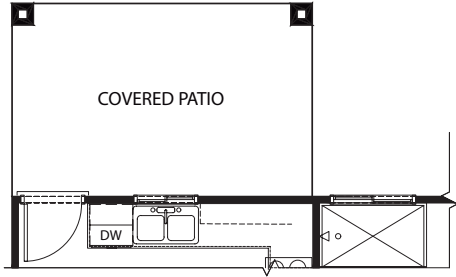

MELODY AT CADENCE

ALLEGRO

Approx. 1,523 Sq. Ft. | 1 Story | 3-4 Bedrooms | 2 Baths | 2-Bay Garage

OPTIONAL COVERED PATIO

BEDROOM 4 ILO DEN

PRELIMINARY

SBHLV.COM · SALES@SBHLV.COM · 702-216-0007

Plans, products, prices, maps and designs may change without notice. Floor Plans and Elevations may vary substantially from those shown.

MELODY AT CADENCE

ALLEGRO

Approx. 1,523 Sq. Ft. | 1 Story | 3-4 Bedrooms | 2 Baths | 2-Bay Garage

PRELIMINARY

SBHLV.COM · SALES@SBHLV.COM · 702-216-0007

Plans, products, prices, maps and designs may change without notice. Floor Plans and Elevations may vary substantially from those shown.