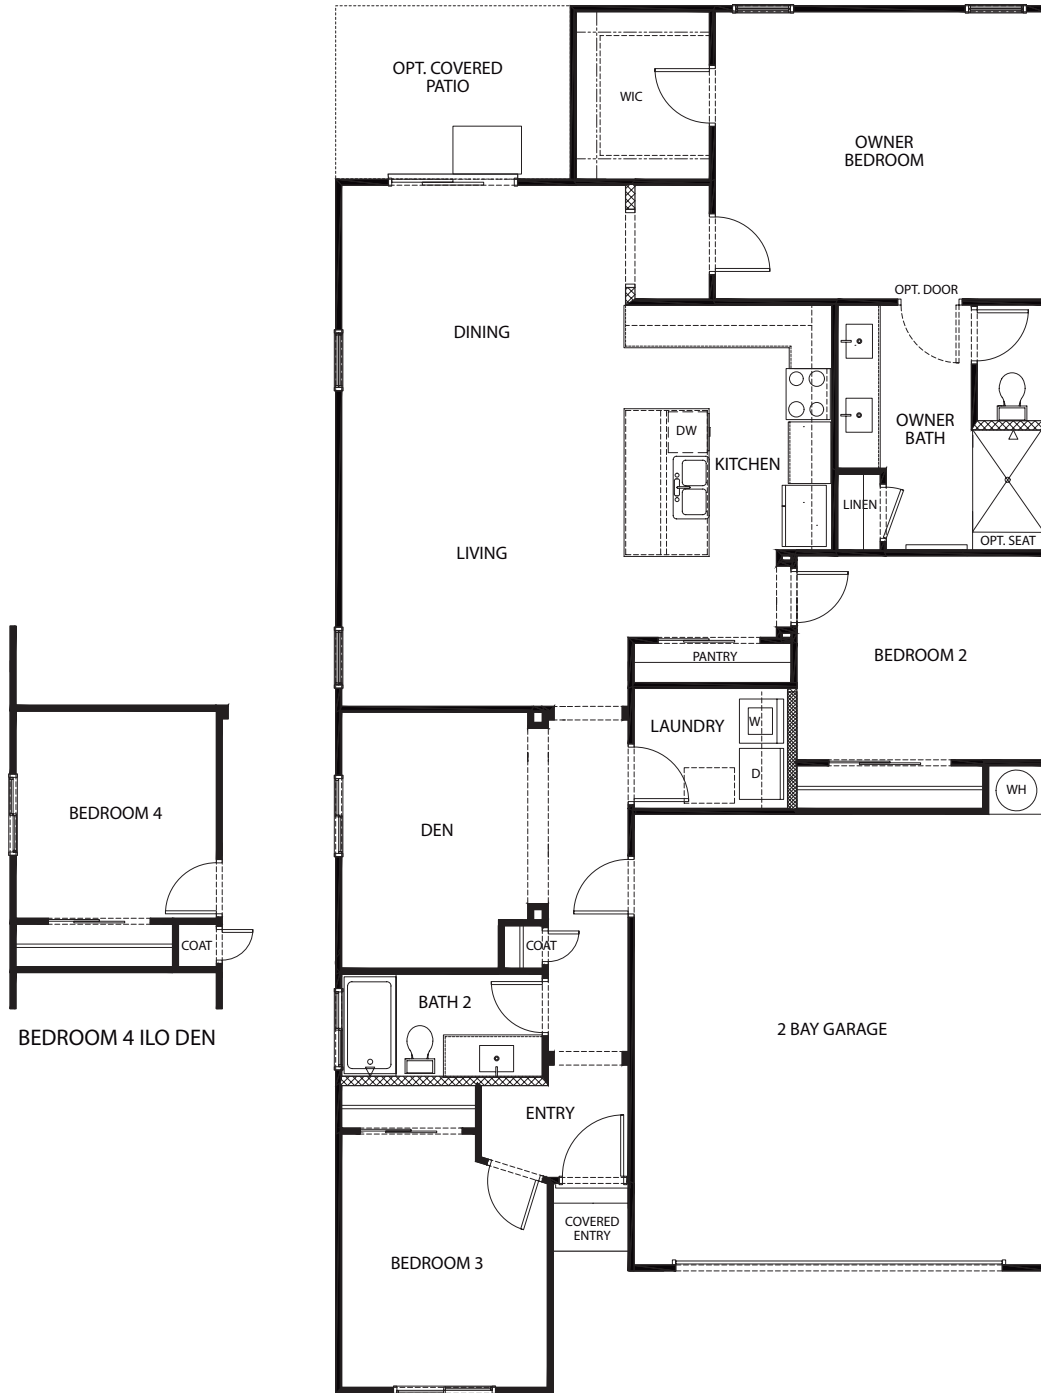

MELODY AT CADENCE

BRIO

Approx. 1,656 Sq. Ft. | 1 Story | 3-4 Bedrooms | 2 Baths | 2-Bay Garage

PRELIMINARY

SBHLV.COM · SALES@SBHLV.COM · 702-216-0007

Plans, products, prices, maps and designs may change without notice. Floor Plans and Elevations may vary substantially from those shown.