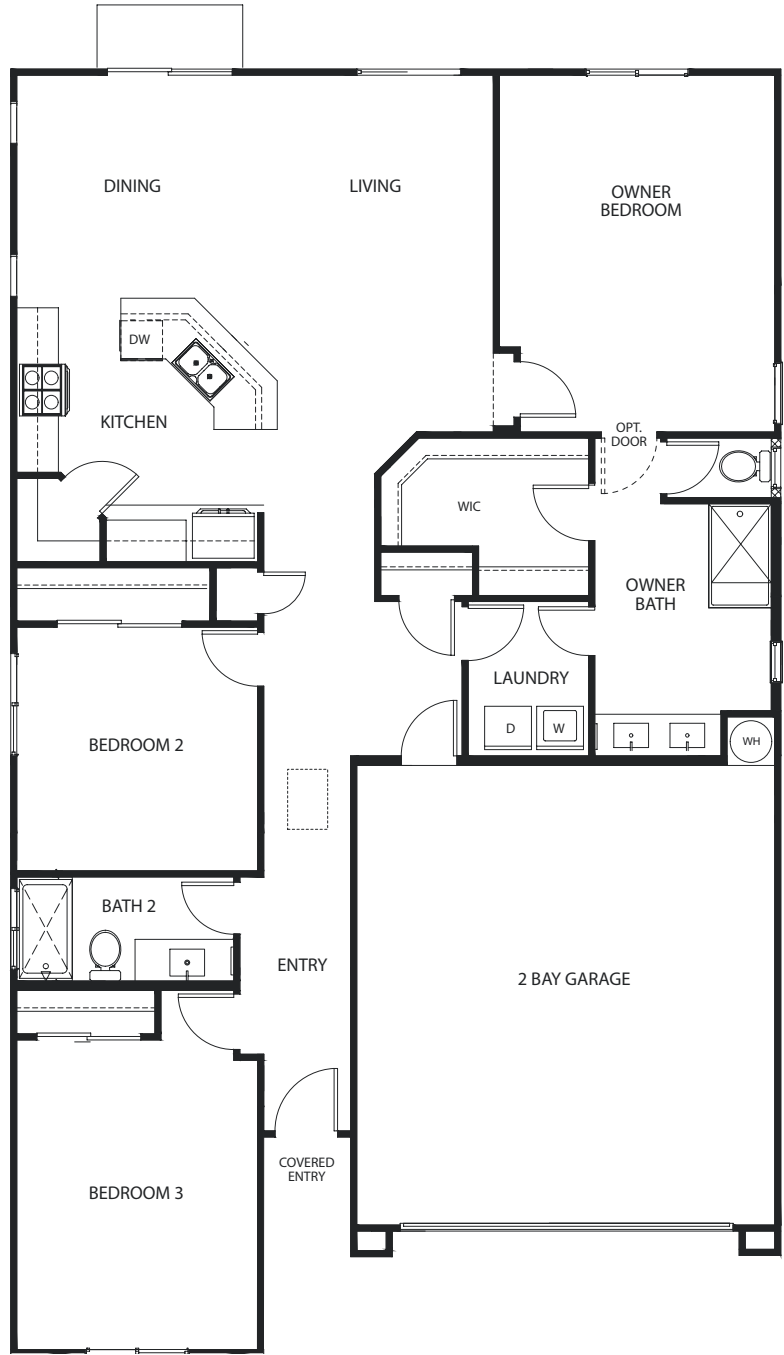

MELODY AT CADENCE

LYRIC

Approx. 1,662 Sq. Ft. | 1 Story | 3 Bedrooms | 2 Baths | 2-Bay Garage

PRELIMINARY

SBHLV.COM · SALES@SBHLV.COM · 702-216-0007

Plans, products, prices, maps and designs may change without notice. Floor Plans and Elevations may vary substantially from those shown.