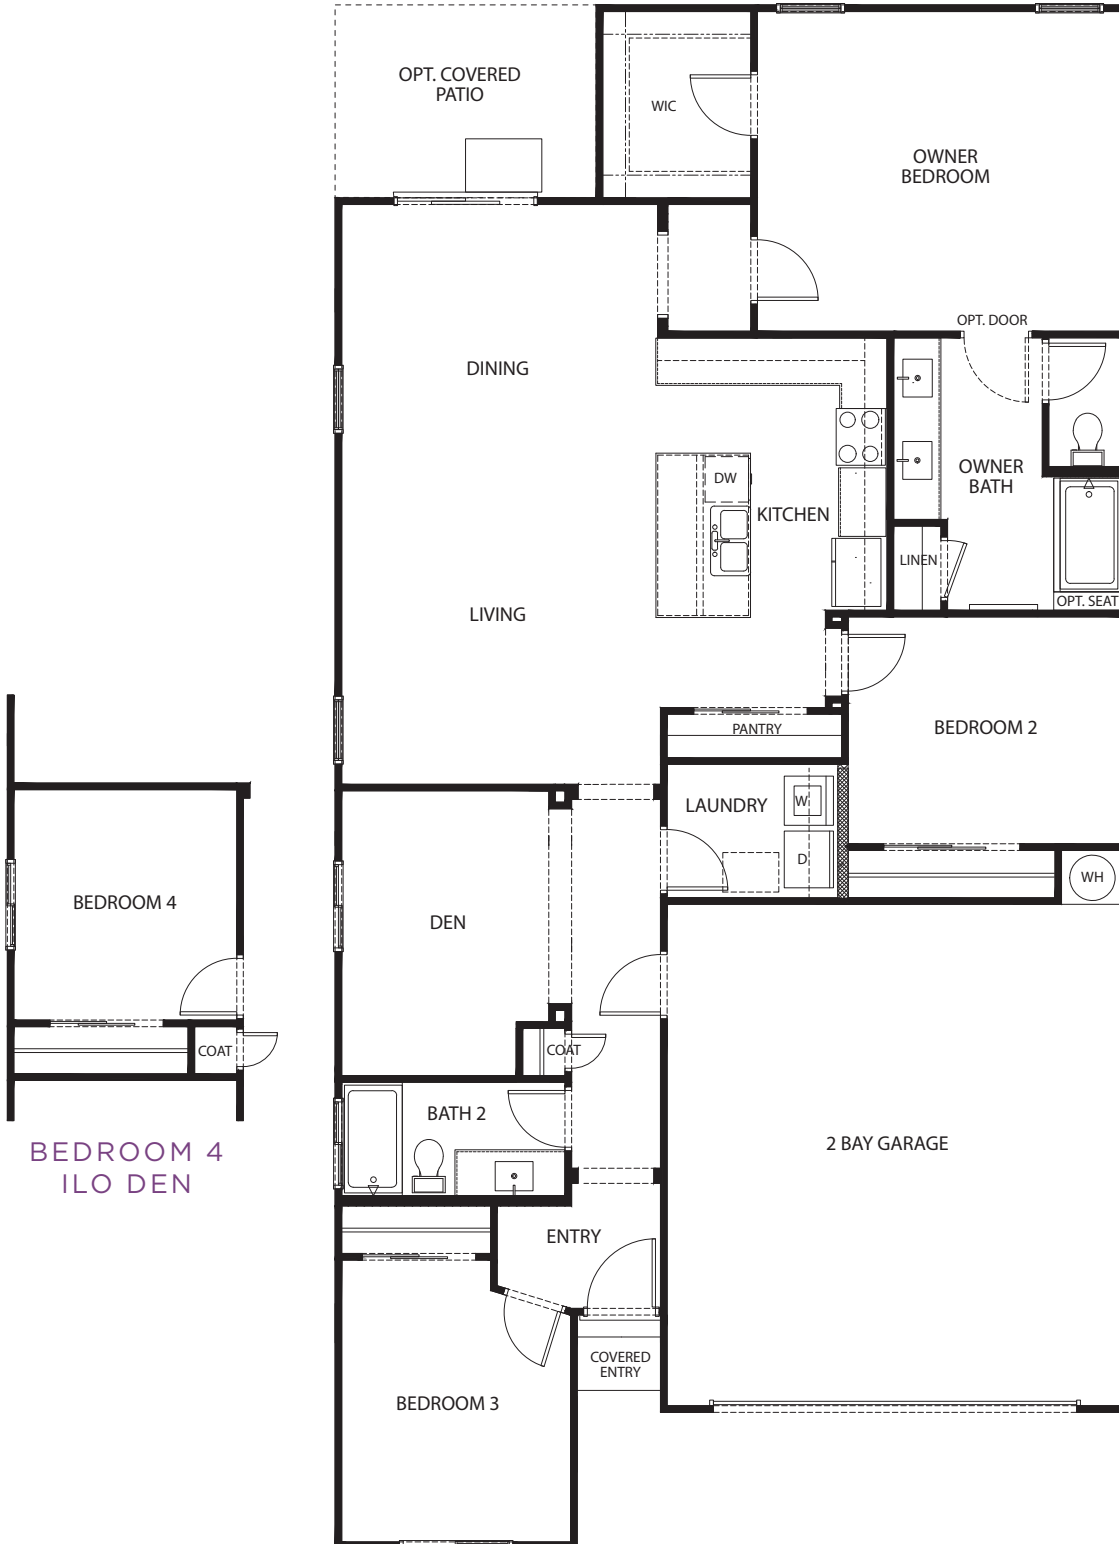

# The Brio

3 - 4 BEDS | 2 BATHS | 1,656 SQ FT

# The Brio

3 - 4 BEDS | 2 BATHS | 1,656 SQ FT

BEDROOM 4  
ILO DEN

YOUR STORY STARTS HERE