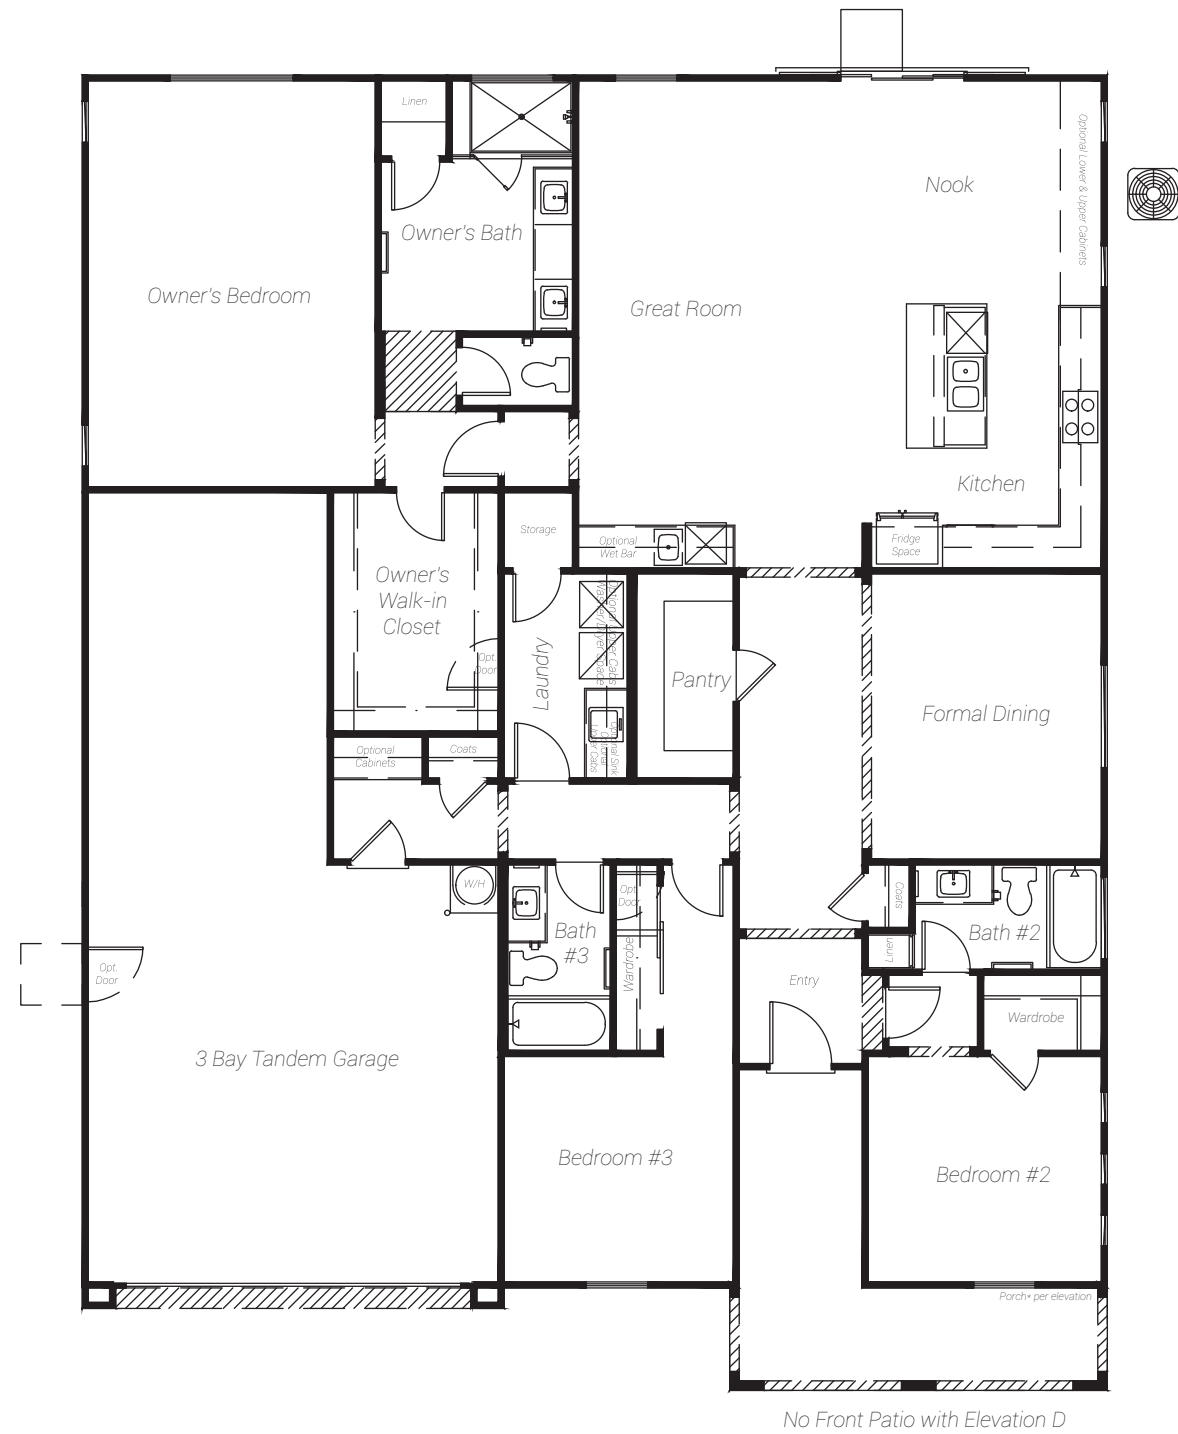

Plan 3

3-5 BEDS | 3 BATHS | 3-BAY GARAGE | 2,259 SQ FT

Elevation A: Southern Italian

Elevation D: Desert Prairie

Elevation E: American Traditional

YOUR STORY STARTS HERE

SBHLV.COM

STANDARD FLOOR PLAN