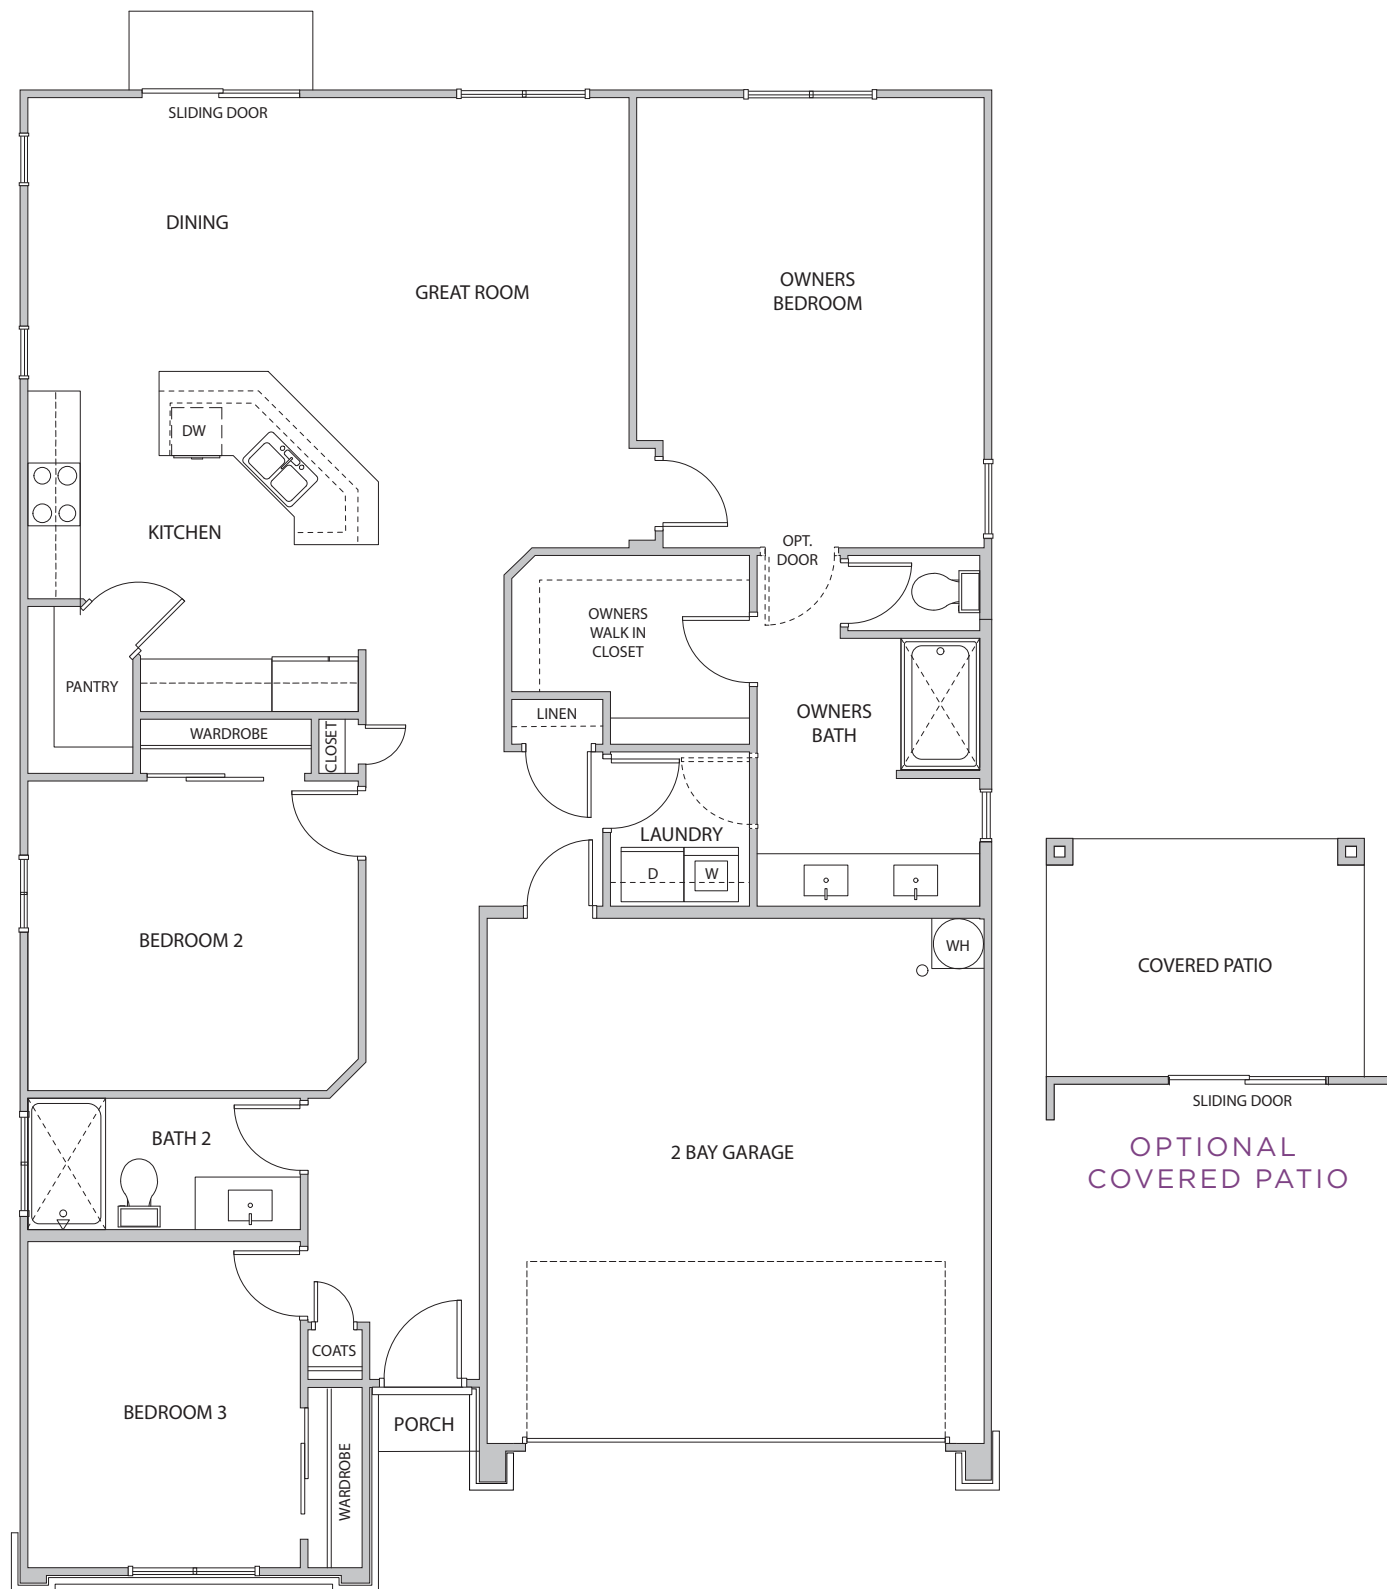

The 1581

3 BEDS | 2 BATHS | 2 BAY GARAGE | 1,581 SQ FT

The 1581

3 BEDS | 2 BATHS | 2 BAY GARAGE | 1,581 SQ FT

YOUR STORY STARTS HERE