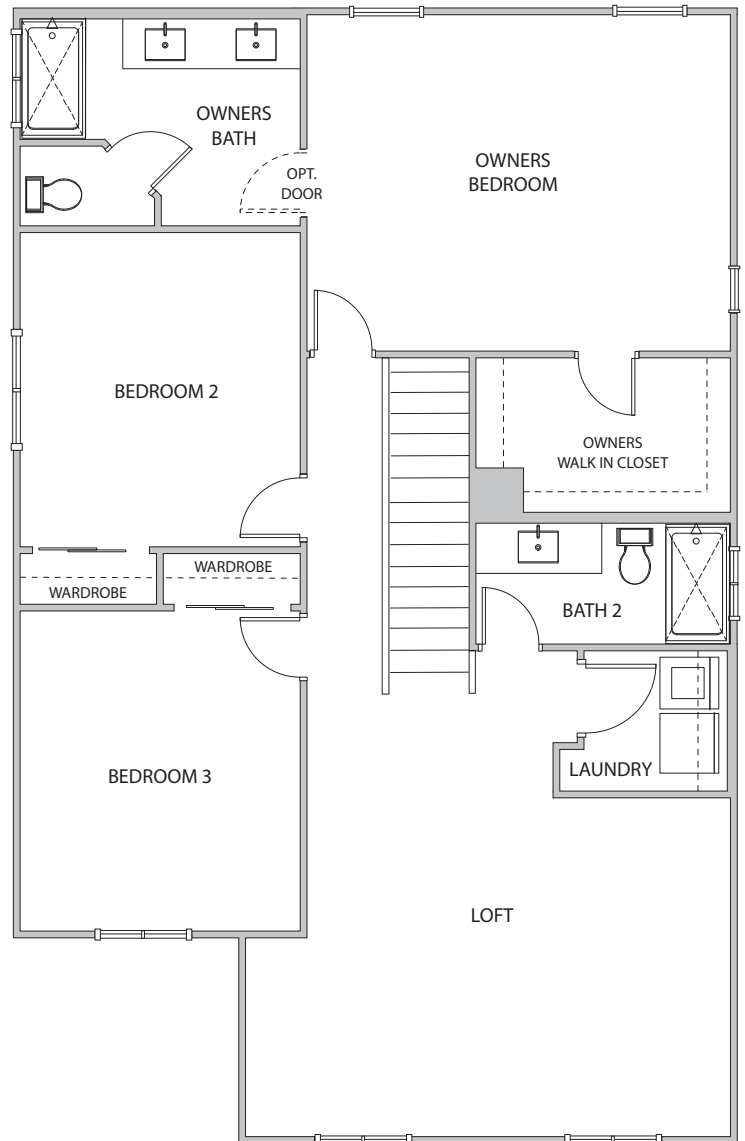

The 2133

3-5 BEDS | 2.5-3 BATHS | 2 BAY GARAGE | 2,133 SQ FT

The 2133

3-5 BEDS | 2.5-3 BATHS | 2 BAY GARAGE | 2,133 SQ FT

FIRST FLOOR

SECOND FLOOR

YOUR STORY STARTS HERE