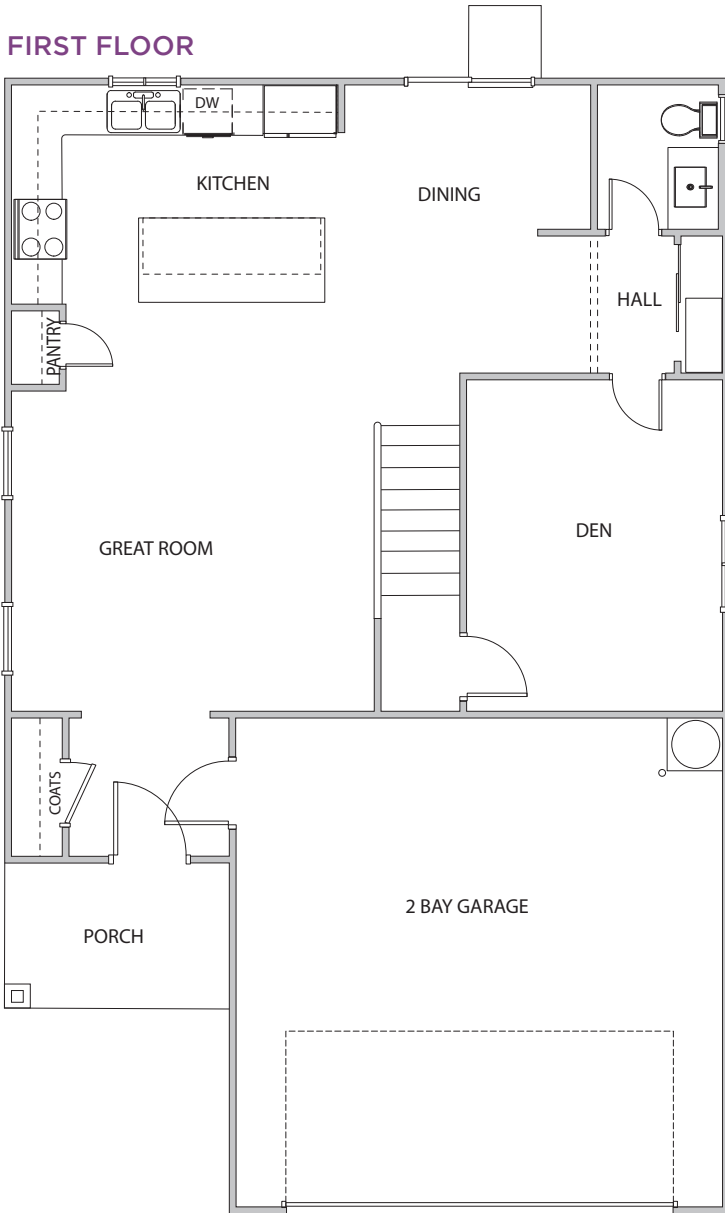

The 2133

3-5 BEDS | 2.5-3 BATHS | 2 BAY GARAGE | 2,133 SQ FT

The 2133

3-5 BEDS | 2.5-3 BATHS | 2 BAY GARAGE | 2,133 SQ FT

FIRST FLOOR

SECOND FLOOR

YOUR STORY STARTS HERE