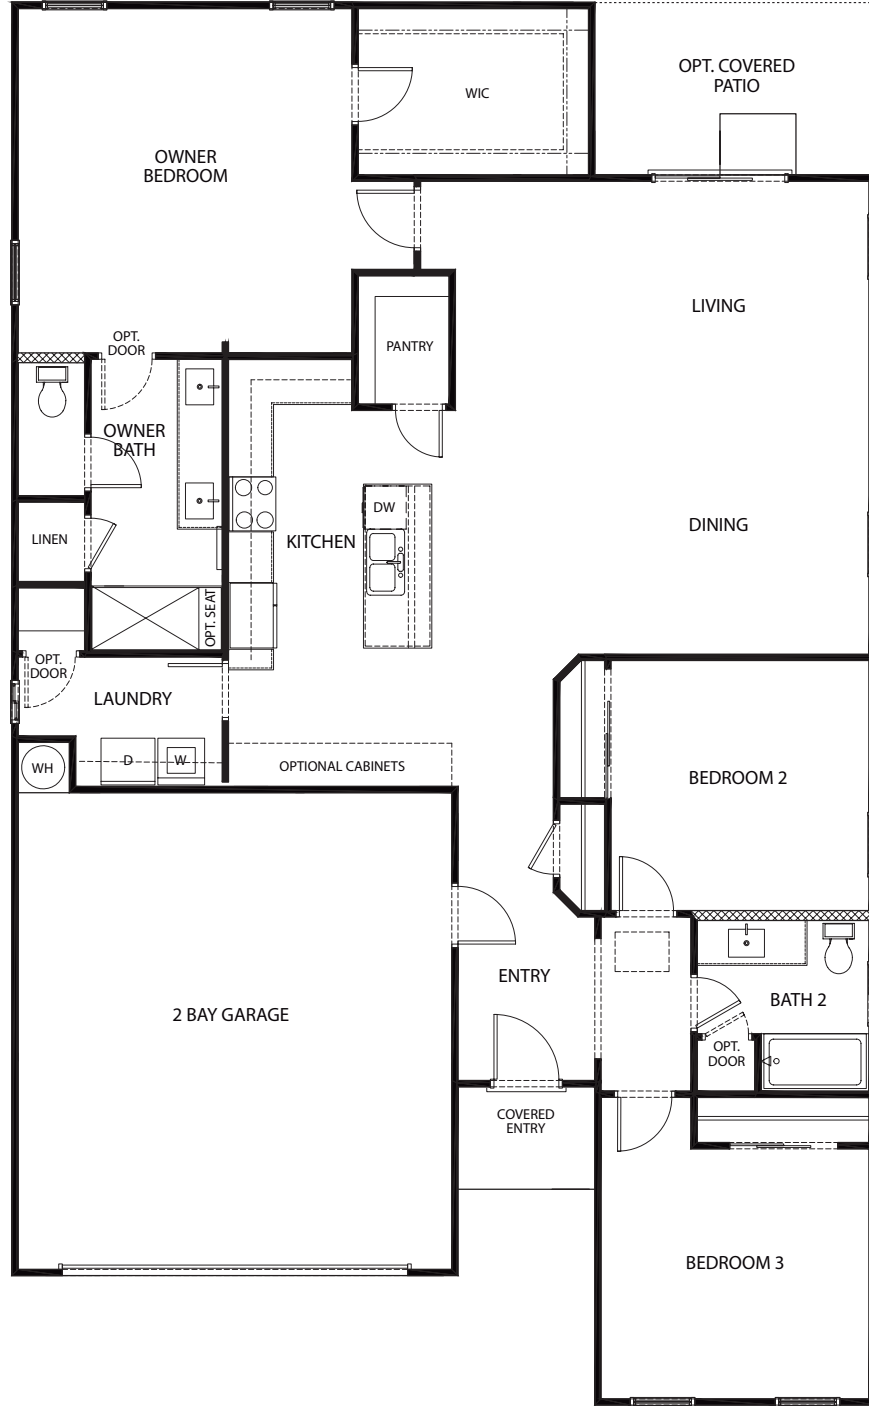

MELODY AT CADENCE

TEMPO

Approx. 1,813 Sq. Ft. | 1 Story | 3 Bedrooms | 2 Baths | 2-Bay Garage

PRELIMINARY

SBHLV.COM · SALES@SBHLV.COM · 702-216-0007

Plans, products, prices, maps and designs may change without notice. Floor Plans and Elevations may vary substantially from those shown.