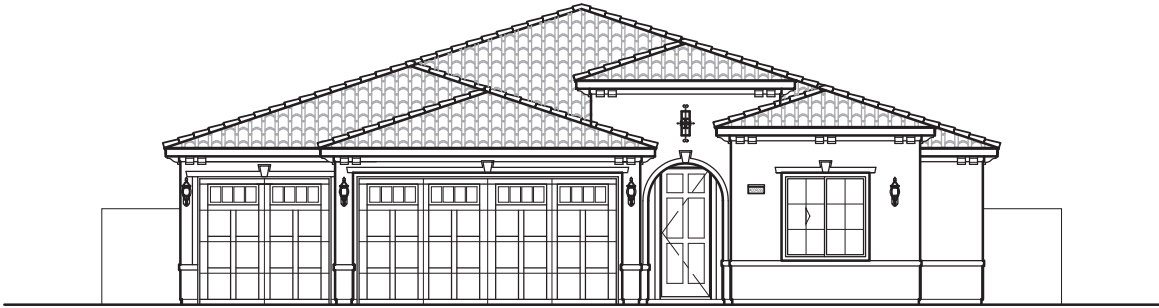

# Plan 2

3 BEDS | 2.5 BATHS | 3-BAY GARAGE | 2,223 SQ FT

Elevation A: Southern Italian

Elevation B: Spanish

Elevation C: Craftsman

YOUR STORY STARTS HERE

SBHLV.COM

*StoryBook*  
HOMES

# Plan 2

3 BEDS | 2.5 BATHS | 3-BAY GARAGE | 2,223 SQ FT