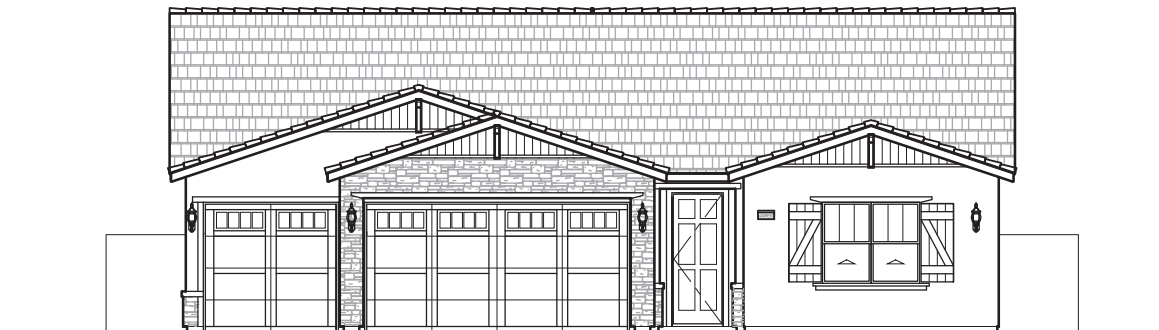

# Plan 2

3 BEDS | 2.5 BATHS | 3-BAY GARAGE | 2,223 SQ FT

Elevation A: Southern Italian

Elevation B: Spanish

Elevation C: Craftsman

YOUR STORY STARTS HERE

SBHLV.COM

*StoryBook*  
HOMES

# Plan 2

3 BEDS | 2.5 BATHS | 3-BAY GARAGE | 2,223 SQ FT