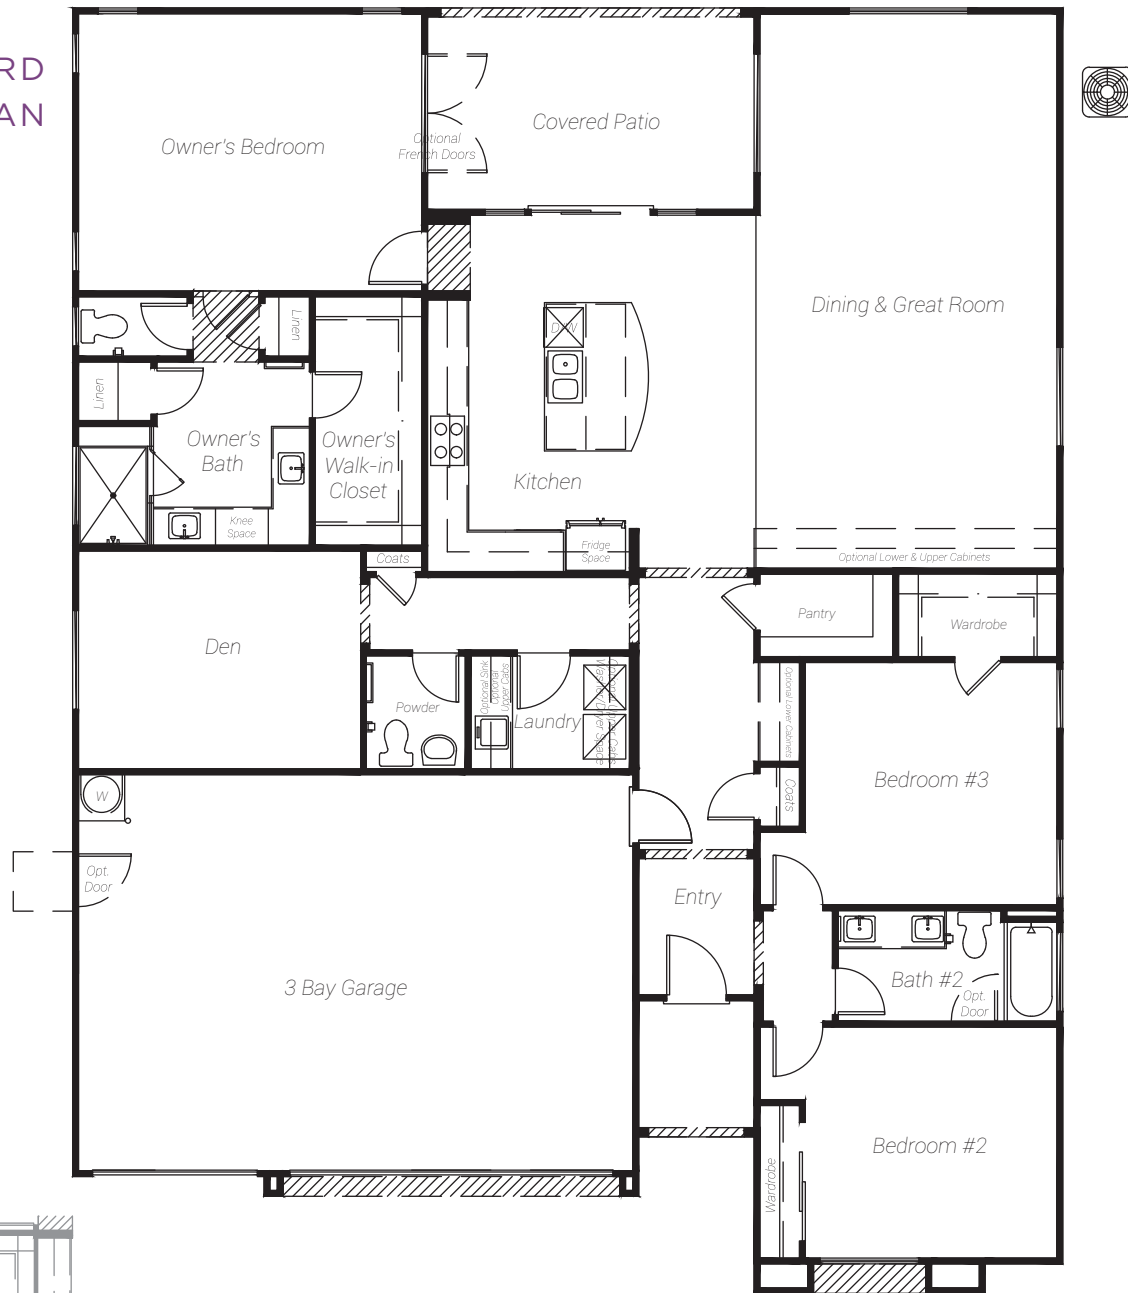

# Plan 2

3 BEDS | 2.5 BATHS | 3-BAY GARAGE | 2,223 SQ FT

Elevation A: Southern Italian

Elevation B: Spanish

Elevation C: Craftsman

YOUR STORY STARTS HERE

SBHLV.COM

*StoryBook*  
HOMES

# Plan 2

3 BEDS | 2.5 BATHS | 3-BAY GARAGE | 2,223 SQ FT

## STANDARD FLOOR PLAN