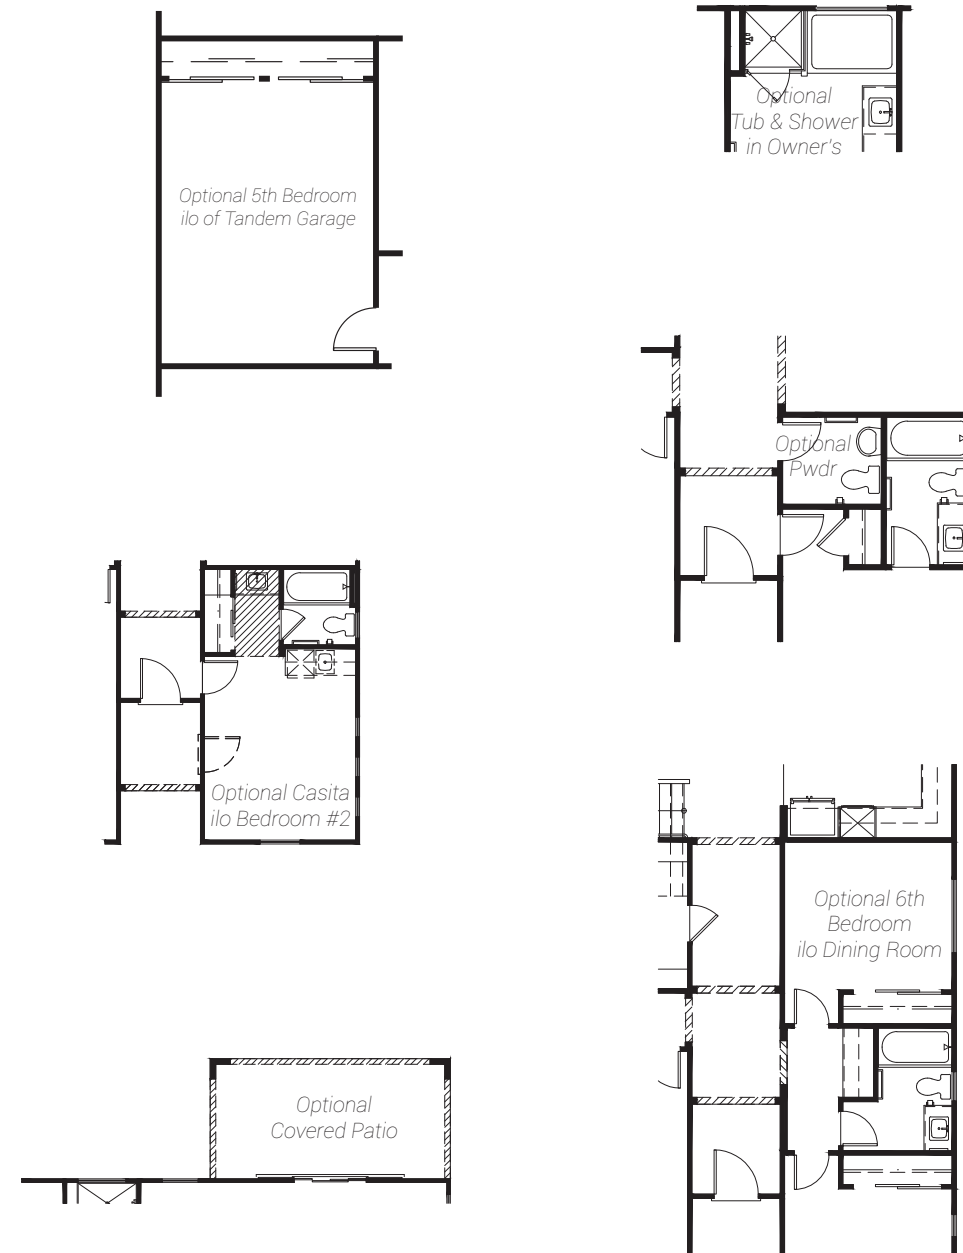

Plan 3X

4-6 BEDS | 4 BATHS | 3-BAY TANDEM GARAGE | 3,091 SQ FT

STRUCTURAL OPTIONS SECOND FLOOR

Elevation A: Southern Italian

Elevation D: Desert Prairie

Elevation E: American Traditional

YOUR STORY STARTS HERE

SBHLV.COM

STANDARD FLOOR PLAN

FIRST FLOOR

STRUCTURAL OPTIONS
FIRST FLOOR

SECOND FLOOR