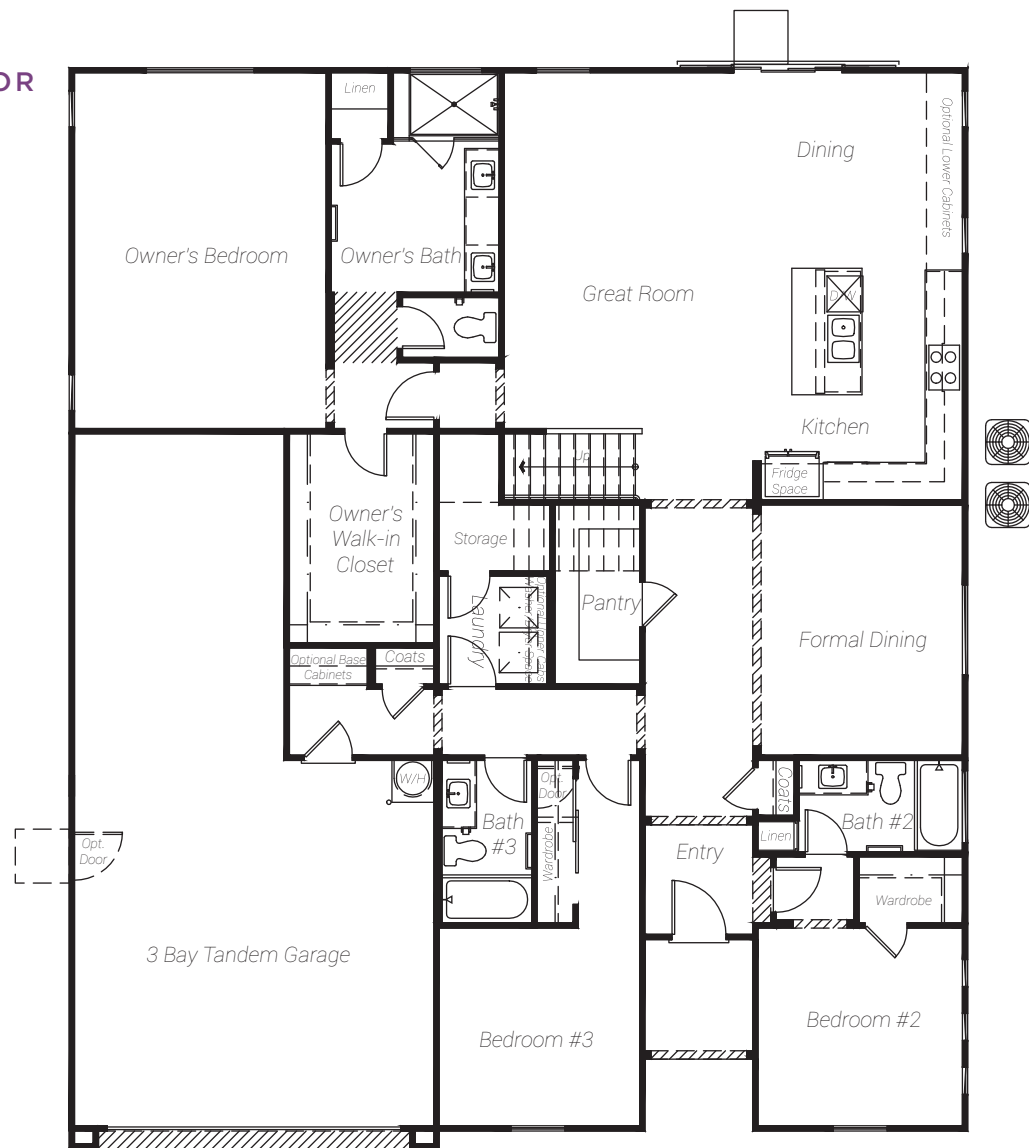

Plan 3X

4-6 BEDS | 4 BATHS | 3-BAY TANDEM GARAGE | 3,091 SQ FT

STRUCTURAL OPTIONS SECOND FLOOR

Elevation A: Southern Italian

Elevation D: Desert Prairie

Elevation E: American Traditional

YOUR STORY STARTS HERE

SBHLV.COM

STANDARD FLOOR PLAN

FIRST FLOOR

STRUCTURAL OPTIONS
FIRST FLOOR

SECOND FLOOR