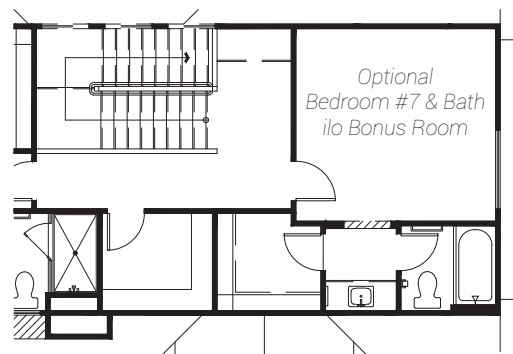

Plan 3X

4-6 BEDS | 4 BATHS | 3-BAY TANDEM GARAGE | 3,091 SQ FT

STRUCTURAL OPTIONS SECOND FLOOR

Elevation A: Southern Italian

Elevation D: Desert Prairie

Elevation E: American Traditional

YOUR STORY STARTS HERE

SBHLV.COM

STANDARD FLOOR PLAN

FIRST FLOOR

STRUCTURAL OPTIONS
FIRST FLOOR

SECOND FLOOR