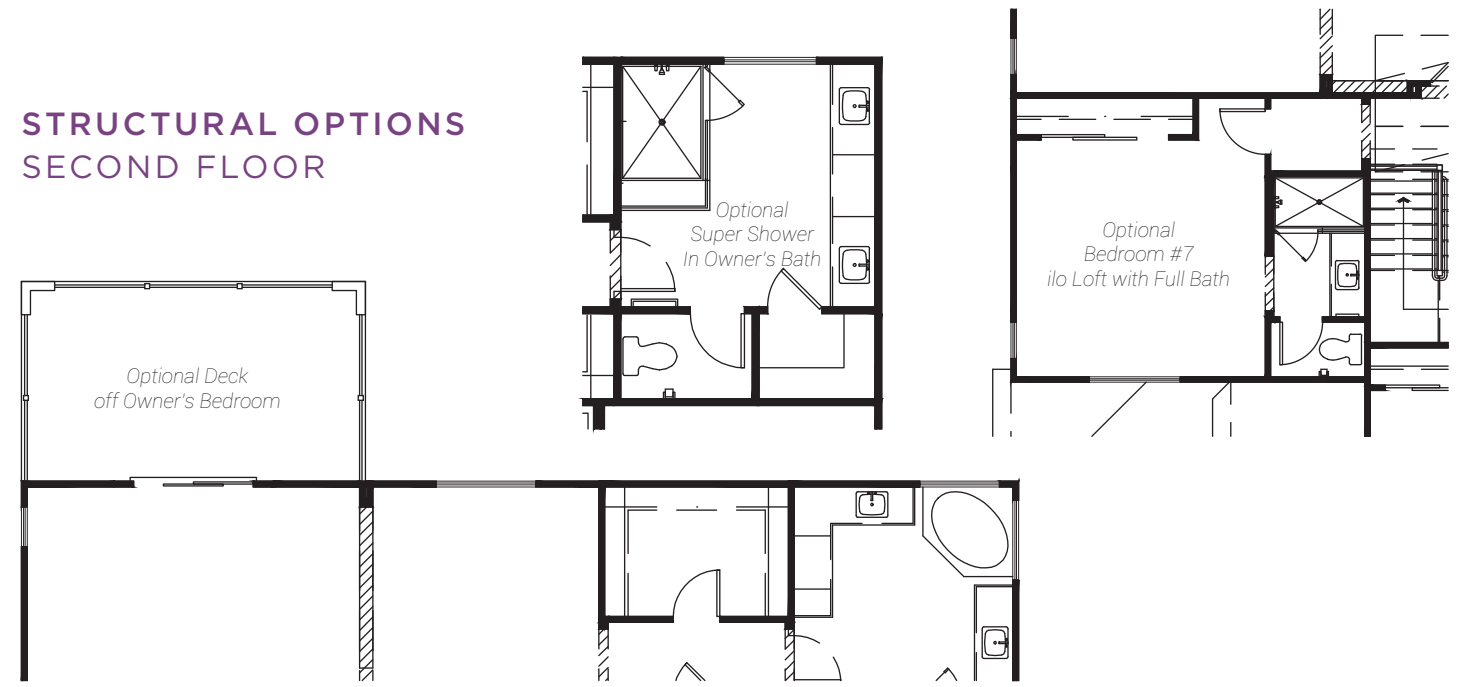

Plan 4

5-7 BEDS | 3.5 BATHS | 3-BAY GARAGE | 3,491 SQ FT

STRUCTURAL OPTIONS FIRST FLOOR

STRUCTURAL OPTIONS SECOND FLOOR

Elevation A: Southern Italian

Elevation D: Desert Prairie

Elevation E: American Traditional

YOUR STORY STARTS HERE

SBHLV.COM

STANDARD FLOOR PLAN

FIRST FLOOR

SECOND FLOOR