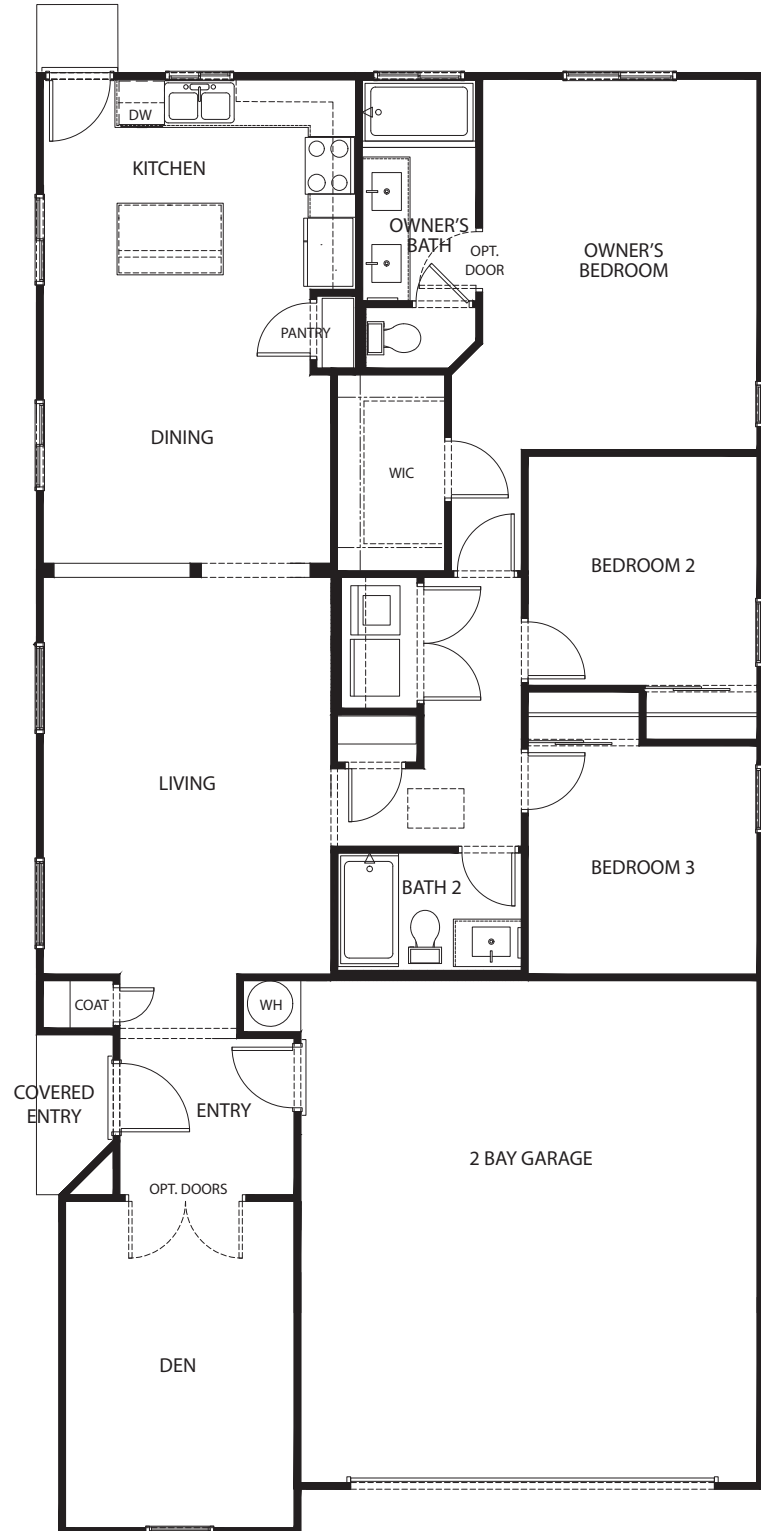

# The Allegro

3 - 4 BEDS | 2 BATHS | 1,523 SQ FT

Elevation A

Elevation B

Elevation C

SBHLV.COM | SALES@SBHLV.COM | 702-216-0007

*StoryBook*  
HOMES

Plans, products, prices, maps and designs may change without notice. Floor Plans and Elevations may vary substantially from those shown. Lic # B.0019440.LLC

# The Allegro

3 - 4 BEDS | 2 BATHS | 1,523 SQ FT

OPTIONAL COVERED PATIO

BEDROOM 4 ILO DEN

YOUR STORY STARTS HERE