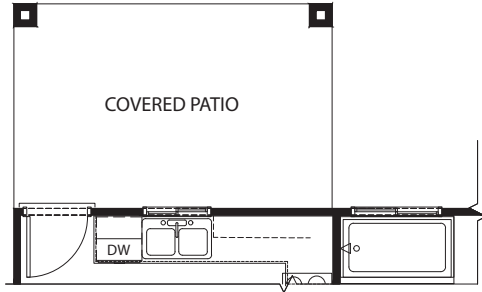

# The Allegro

3 - 4 BEDS | 2 BATHS | 1,523 SQ FT

Elevation A

Elevation B

Elevation C

SBHLV.COM | SALES@SBHLV.COM | 702-216-0007

*StoryBook*  
HOMES

Plans, products, prices, maps and designs may change without notice. Floor Plans and Elevations may vary substantially from those shown. Lic # B.0019440.LLC

# The Allegro

3 - 4 BEDS | 2 BATHS | 1,523 SQ FT

OPTIONAL COVERED PATIO

BEDROOM 4 ILO DEN

YOUR STORY STARTS HERE