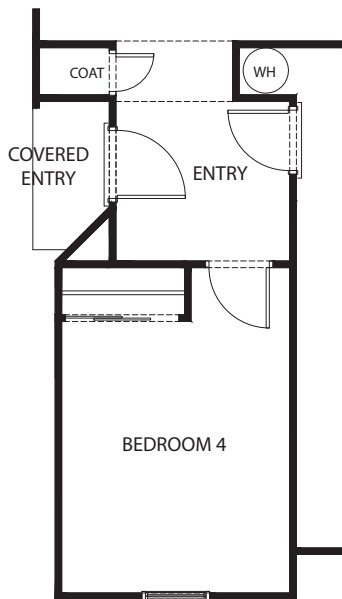

# The Allegro

3 - 4 BEDS | 2 BATHS | 1,523 SQ FT

Elevation A

Elevation B

Elevation C

SBHLV.COM | SALES@SBHLV.COM | 702-216-0007

*StoryBook*  
HOMES

Plans, products, prices, maps and designs may change without notice. Floor Plans and Elevations may vary substantially from those shown. Lic # B.0019440.LLC

# The Allegro

3 - 4 BEDS | 2 BATHS | 1,523 SQ FT

OPTIONAL COVERED PATIO

BEDROOM 4 ILO DEN

YOUR STORY STARTS HERE