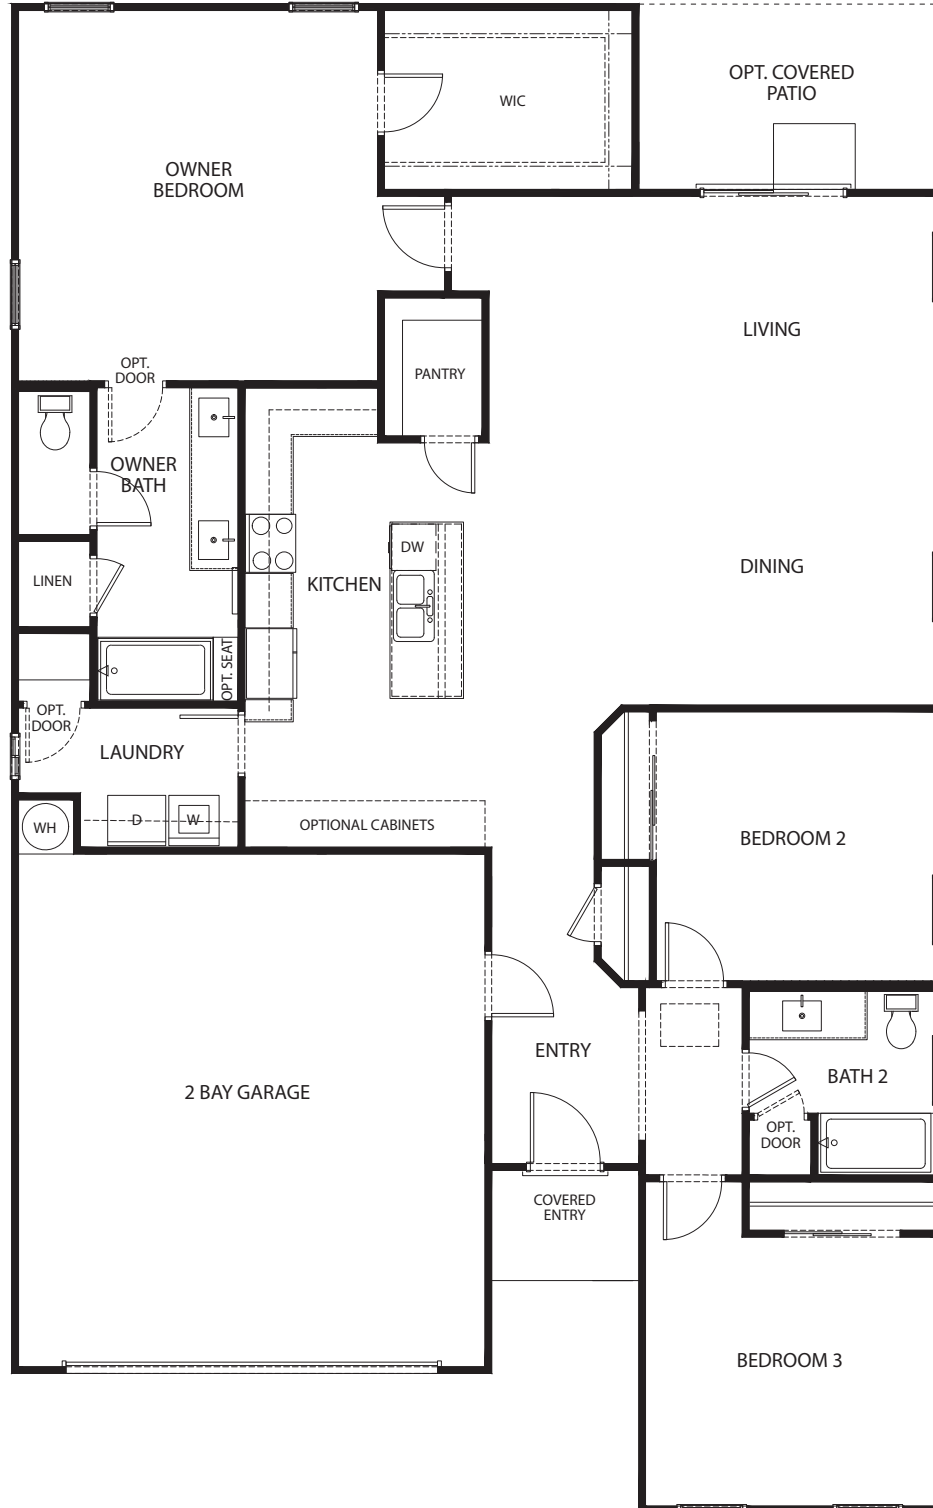

Rhapsody at Cadence

PRELIMINARY

The Tempo

3 BEDS | 2 BATHS | 1,813 SQ FT

SBHLV.COM | SALES@SBHLV.COM | 702-216-0007

StoryBook
HOMES

The Tempo

3 BEDS | 2 BATHS | 1,813 SQ FT

YOUR STORY STARTS HERE