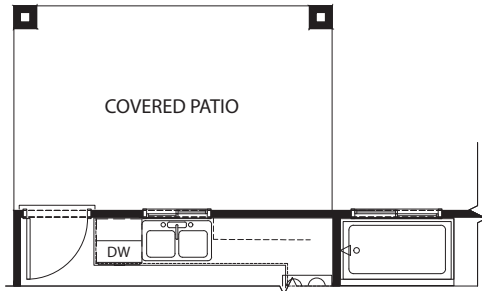

Rhapsody at Cadence

PRELIMINARY

The Allegro

3 - 4 BEDS | 2 BATHS | 1,523 SQ FT

SBHLV.COM | SALES@SBHLV.COM | 702-216-0007

StoryBook
HOMES

As of 12.11.20

Plans, products, prices, maps and designs may change without notice. Floor Plans and Elevations may vary substantially from those shown. Lic # B.0019440.LLC

The Allegro

3 - 4 BEDS | 2 BATHS | 1,523 SQ FT

OPTIONAL COVERED PATIO

BEDROOM 4 ILO DEN

YOUR STORY STARTS HERE