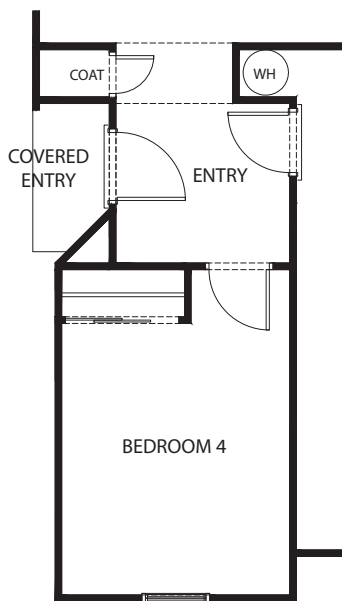

Rhapsody at Cadence

PRELIMINARY

The Allegro

3 - 4 BEDS | 2 BATHS | 1,523 SQ FT

SBHLV.COM | SALES@SBHLV.COM | 702-216-0007

StoryBook
HOMES

As of 12.11.20

Plans, products, prices, maps and designs may change without notice. Floor Plans and Elevations may vary substantially from those shown. Lic # B.0019440.LLC

The Allegro

3 - 4 BEDS | 2 BATHS | 1,523 SQ FT

OPTIONAL COVERED PATIO

BEDROOM 4 ILO DEN

YOUR STORY STARTS HERE