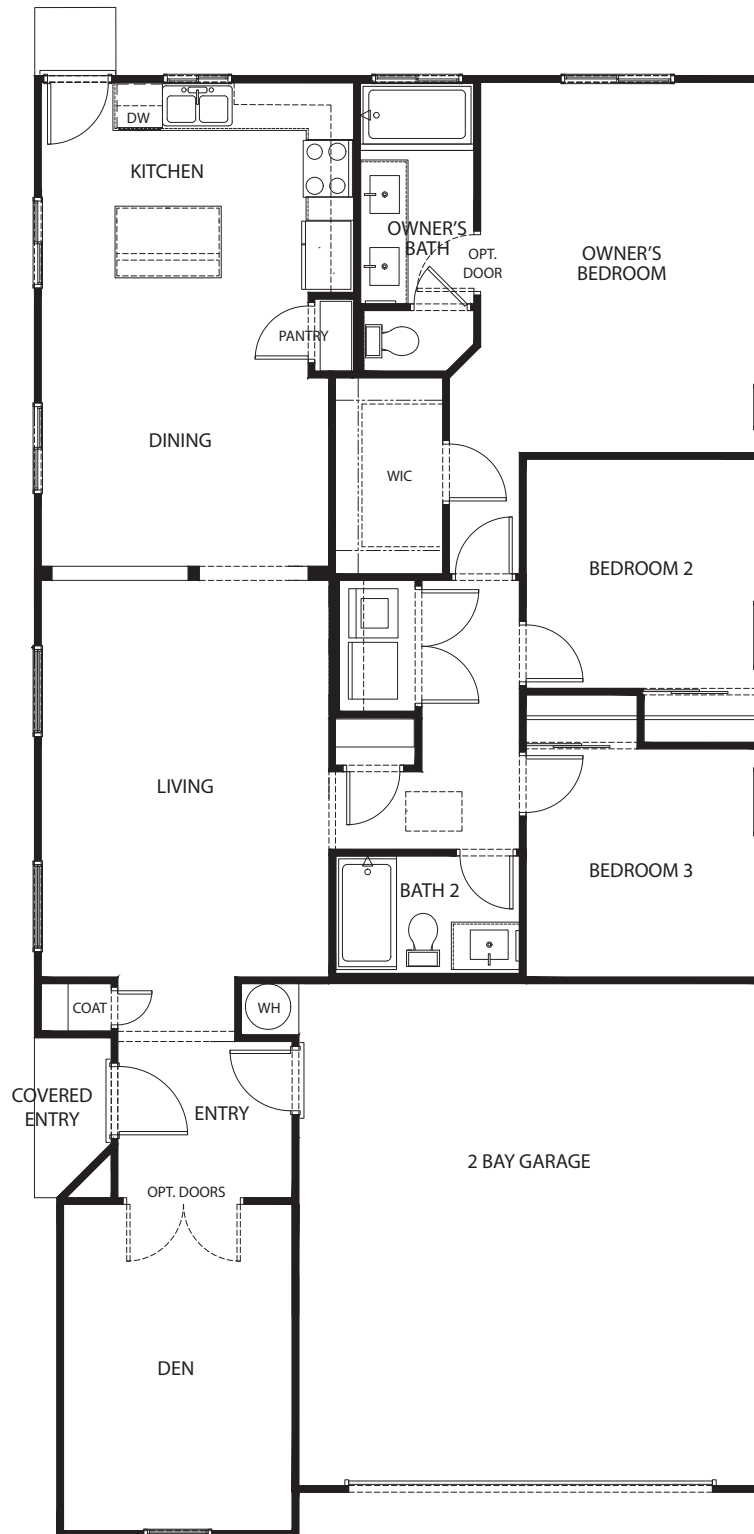

Rhapsody at Cadence

PRELIMINARY

The Allegro

3 - 4 BEDS | 2 BATHS | 1,523 SQ FT

SBHLV.COM | SALES@SBHLV.COM | 702-216-0007

StoryBook
HOMES

As of 12.11.20

Plans, products, prices, maps and designs may change without notice. Floor Plans and Elevations may vary substantially from those shown. Lic # B.0019440.LLC

The Allegro

3 - 4 BEDS | 2 BATHS | 1,523 SQ FT

OPTIONAL COVERED PATIO

BEDROOM 4 ILO DEN

YOUR STORY STARTS HERE