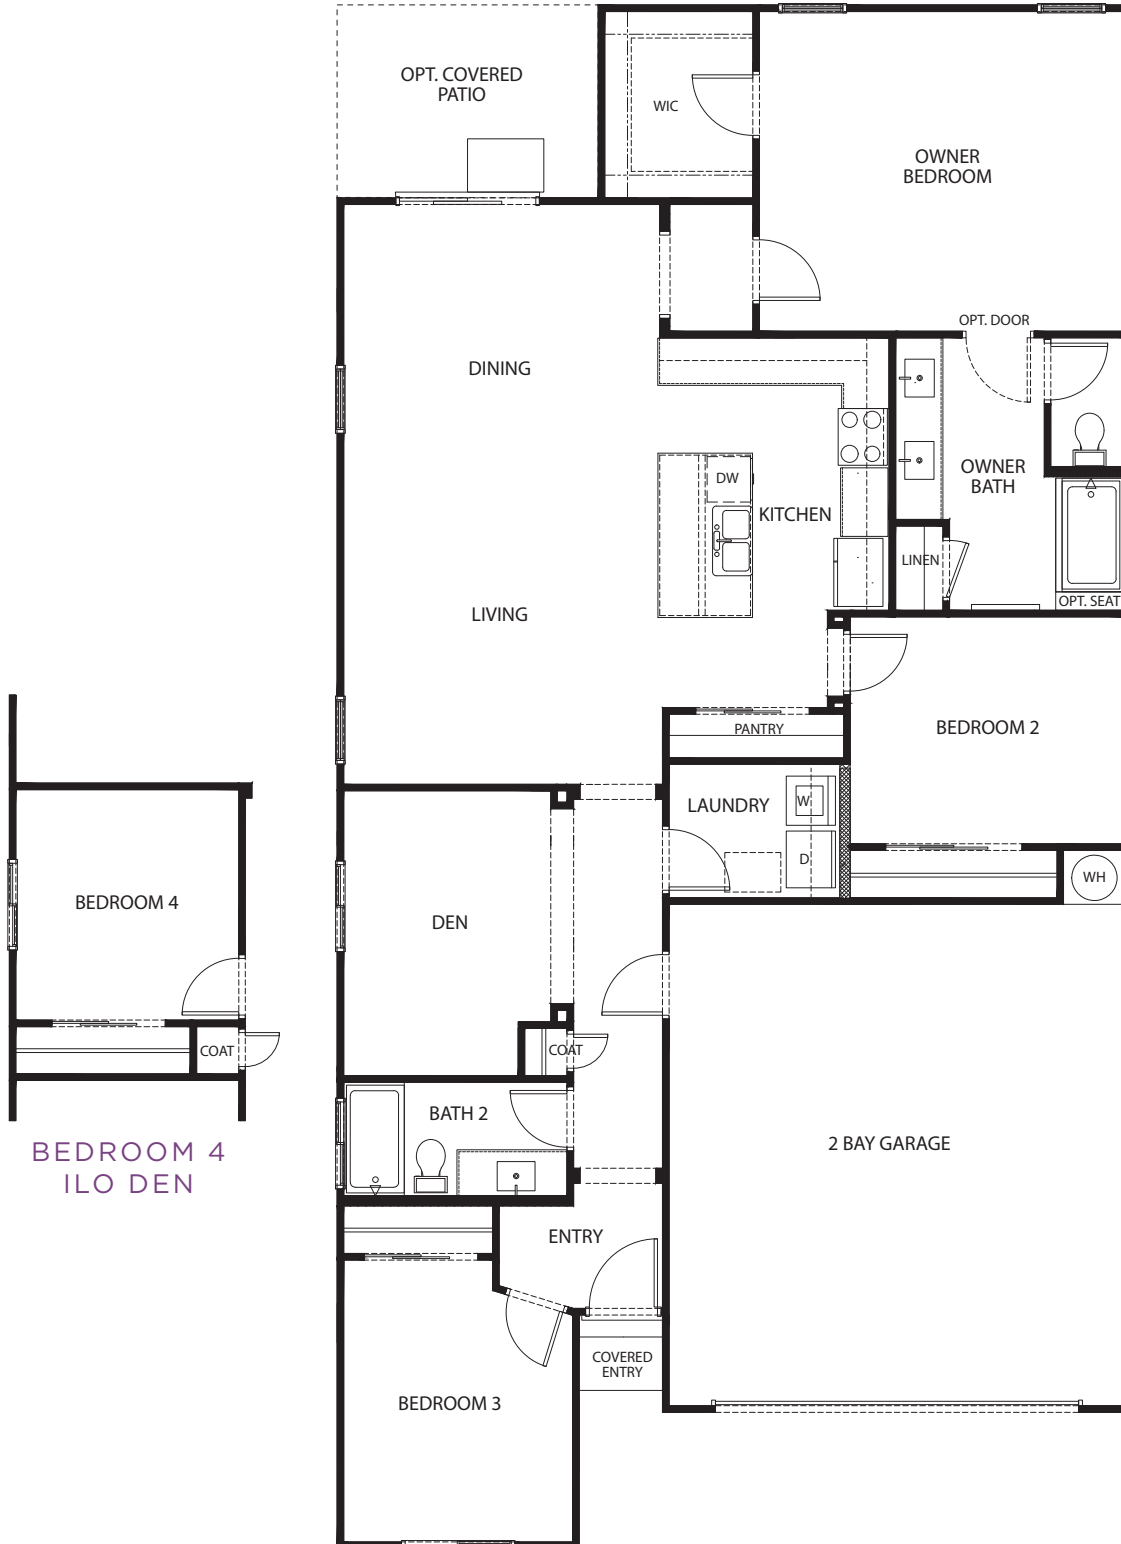

# The Brio

3 - 4 BEDS | 2 BATHS | 1,656 SQ FT

Elevation A

Elevation B

Elevation C

# The Brio

3 - 4 BEDS | 2 BATHS | 1,656 SQ FT

YOUR STORY STARTS HERE