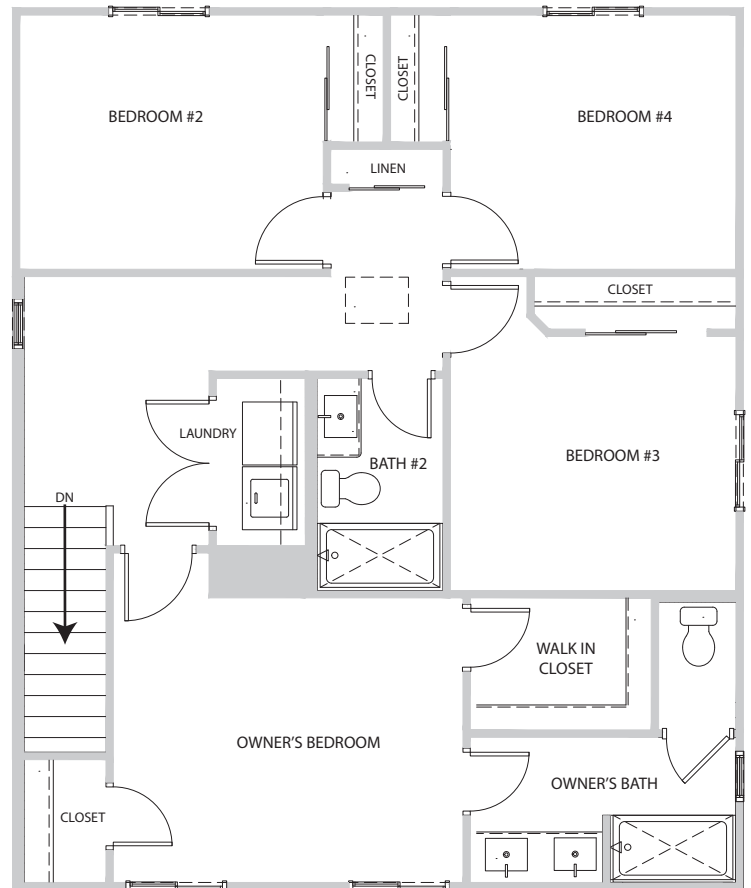

Sherwood Crossing

PRELIMINARY

The Nottingham

4 BEDS | 2.5 BATHS | 1,599 SQ FT

SBHLV.COM | SALES@SBHLV.COM | 702-216-0007

StoryBook
HOMES

As of 1.4.21

Plans, products, prices, maps and designs may change without notice. Floor Plans and Elevations may vary substantially from those shown. Lic # B.0019440.LLC

The Nottingham

4 BEDS | 2.5 BATHS | 1,599 SQ FT

FIRST FLOOR

SECOND FLOOR

YOUR STORY STARTS HERE