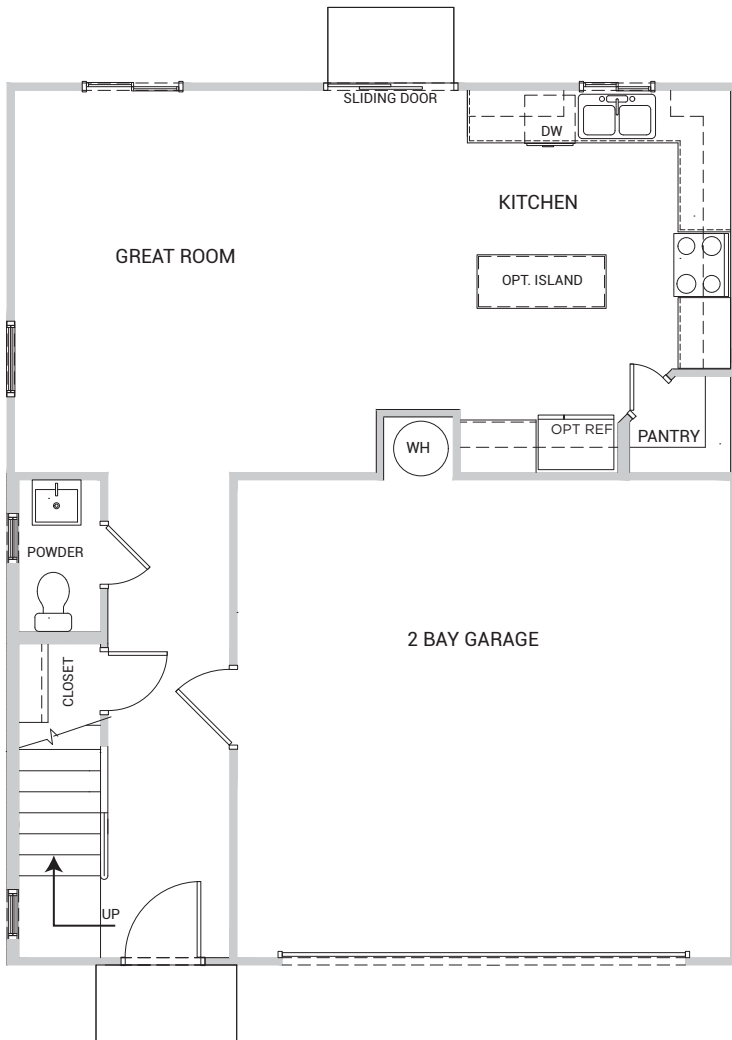

Sherwood Crossing

PRELIMINARY

The Nottingham

4 BEDS | 2.5 BATHS | 1,599 SQ FT

SBHLV.COM | SALES@SBHLV.COM | 702-216-0007

StoryBook
HOMES

As of 1.4.21

Plans, products, prices, maps and designs may change without notice. Floor Plans and Elevations may vary substantially from those shown. Lic # B.0019440.LLC

The Nottingham

4 BEDS | 2.5 BATHS | 1,599 SQ FT

FIRST FLOOR

SECOND FLOOR

YOUR STORY STARTS HERE