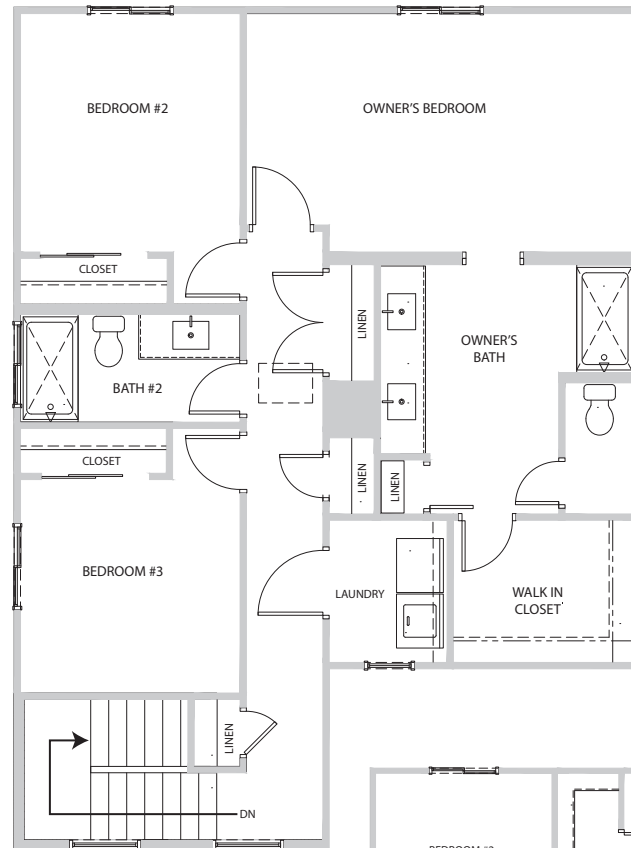

Sherwood Crossing

PRELIMINARY

The Yorkshire

3 BEDS | 2.5 BATHS | 1,645 SQ FT

SBHLV.COM | SALES@SBHLV.COM | 702-216-0007

StoryBook
HOMES

As of 1.4.21

Plans, products, prices, maps and designs may change without notice. Floor Plans and Elevations may vary substantially from those shown. Lic # B.0019440.LLC

The Yorkshire

3 BEDS | 2.5 BATHS | 1,645 SQ FT

FIRST FLOOR

SECOND FLOOR

SECOND FLOOR OPTIONAL BEDROOM #4

YOUR STORY STARTS HERE