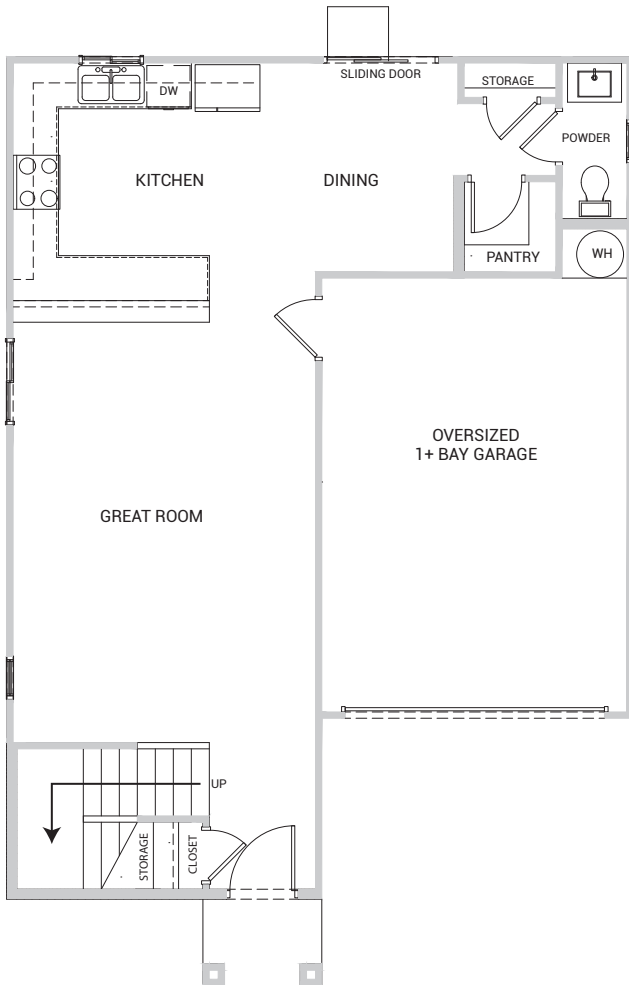

Sherwood Crossing

PRELIMINARY

The Yorkshire

3 BEDS | 2.5 BATHS | 1,645 SQ FT

SBHLV.COM | SALES@SBHLV.COM | 702-216-0007

StoryBook
HOMES

As of 1.4.21

Plans, products, prices, maps and designs may change without notice. Floor Plans and Elevations may vary substantially from those shown. Lic # B.0019440.LLC

The Yorkshire

3 BEDS | 2.5 BATHS | 1,645 SQ FT

FIRST FLOOR

SECOND FLOOR

SECOND FLOOR OPTIONAL BEDROOM #4

YOUR STORY STARTS HERE