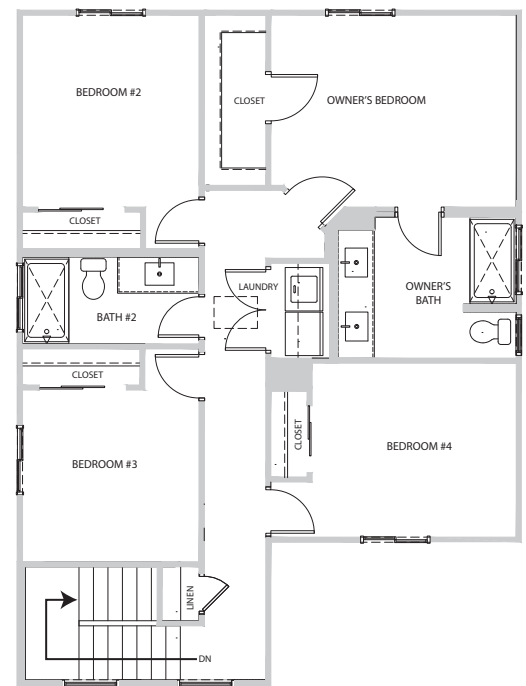

Sherwood Crossing

PRELIMINARY

The Yorkshire

3 BEDS | 2.5 BATHS | 1,645 SQ FT

SBHLV.COM | SALES@SBHLV.COM | 702-216-0007

StoryBook
HOMES

As of 1.4.21

Plans, products, prices, maps and designs may change without notice. Floor Plans and Elevations may vary substantially from those shown. Lic # B.0019440.LLC

The Yorkshire

3 BEDS | 2.5 BATHS | 1,645 SQ FT

FIRST FLOOR

SECOND FLOOR

SECOND FLOOR OPTIONAL BEDROOM #4

YOUR STORY STARTS HERE